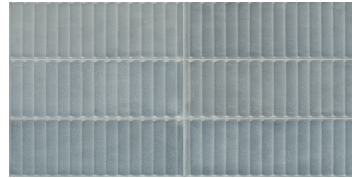

Portobello America

verre
Wall Tile

White Home

Transparency reveals the new vintage.

Post-war industrial glass translated into two versions: One with a more subtle relief, and another that reproduces the fluted pattern. Small rectangular pieces composed of pieces in 12x24 for walls reinterpret the French frames of the time and allow for a retro touch in contemporary environments. Verre. Because walls need manifestation.

verre

Wall Tile

Blanc | V3

12x24 GLOSSY RECT

Vert | V3

12x24 GLOSSY RECT

Bleu | V3

12x24 GLOSSY RECT

Ondule Blanc | V3

12x24 GLOSSY RECT

Ondule Vert | V3

12x24 GLOSSY RECT

Ondule Bleu | V3

12x24 GLOSSY RECT

TECH DATA

 Finish	 Freeze Resistant	 Shade Variation	 Color Body	 Water Absorption	 Stain Resistant	 DCOF AcuTest	 Chemical Resistant	 Breaking Strength	 Mohs Hardness
GLOSSY	Not Resistant	V3	NO	≤ 20%	Class E	N/A	Class E	≥ 125lbf	6

AREAS OF USAGE

GLOSSY	Interior wall use recommended.
---------------	--------------------------------

GROUT JOINT

The recommended grout joint:	3/6" PRESSED
------------------------------	---------------------