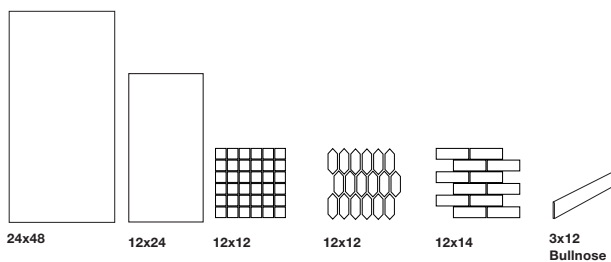

tivoli

Color Body Glazed Porcelain Tile

Ivory | V4

Mos SQ 2x2 Ivory | V4

Mos Picket 2x5 Ivory | V4

Mos Interlocking 2x6 Silver | V4

Silver | V4

Mos SQ 2x2 Silver | V4

Mos Picket 2x5 Silver | V4

Mos Interlocking 2x6 Silver | V4

Natural | V4

Mos SQ 2x2 Natural | V4

Mos Picket 2x5 Natural | V4

Mos Interlocking 2x6 Natural | V4

Charcoal | V4

Mos SQ 2x2 Charcoal | V4

Mos Picket 2x5 Charcoal | V4

Mos Interlocking 2x6 Charcoal | V4

* Special Order

TECH DATA

Finish	Freeze Resistant	Shade Variation	Color Body	Water Absorption	Stain Resistant	DCOF AcuTest	Chemical Resistant	Breaking Strength	Mohs Hardness
NAT	Resistant	V4	YES	≤ 0.5%	Class A	≥ 0.42	Class A	≥ 275lbf	7

AREAS OF USAGE

Classification	Reference Category	Suitable
Interior, Dry	ID	✓
Interior, Wet	IW	✓
Interior, Wet Plus	IW+	✓ NAT Mosaics
Exterior, Wet	EW	
Oils/Greases	O/G	

GROUT JOINT

The recommended grout joint:	
1/8" RECT	3/16" PRESSED

FORMATS

MORE INFO:

Portobello America
8701 Ditty Rd, Baxter, TN 38544

General Inquiries:
info@portobelloamerica.com
Phone: 931-650-5225