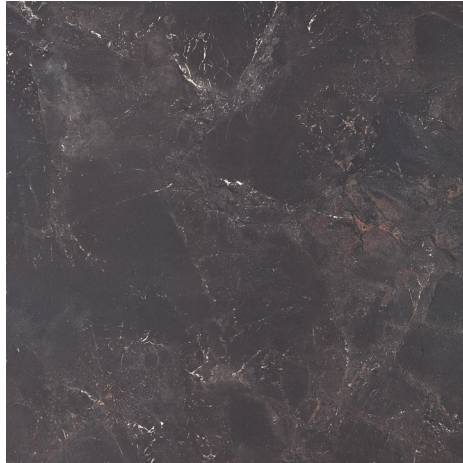

Portobello America

the edge

Color Body Glazed Porcelain Tile

The Edge

Imagined to surpass limits. To reach the frontier of technical and aesthetic innovations and possibilities. That was the guiding principle in the development of this new surface.

A fusion of the strength of natural stones with the warmth of leather and the elegance of gold gave rise to The Edge, with its designs, reliefs, protrusions, textures, and predominant tones between black and brown.

The Edge is born to be timeless, for projects and individuals who dream of boldness. In 120x270 and 120x120 formats, use it whole or in cuts. Use it at home, for leisure, and at work.

The Edge Porcelain, the beauty of creativity and technology revealed.

the edge

Color Body Glazed Porcelain Tile

The Edge | V3

48x106
48x48
Formats

Mos Facets
1.5x1.5 | V3

12x12
NAT | POL

Mos Marquet
3x3 | V3

12x12
NAT | POL