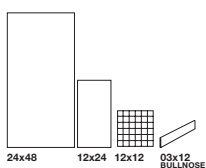

FORMATS

MORE INFO:

Portobello America
8701 Ditty Rd, Baxter, TN 38544

General Inquiries:
info@portobelloamerica.com
Phone: 931-650-5225