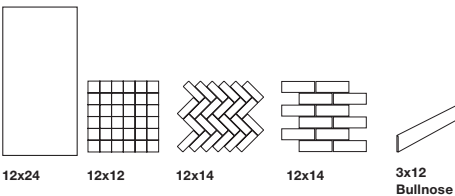

FORMATS

MORE INFO:

Portobello America
8701 Ditty Rd, Baxter, TN 38544

General Inquiries:
info@portobelloamerica.com
Phone: 931-650-5225