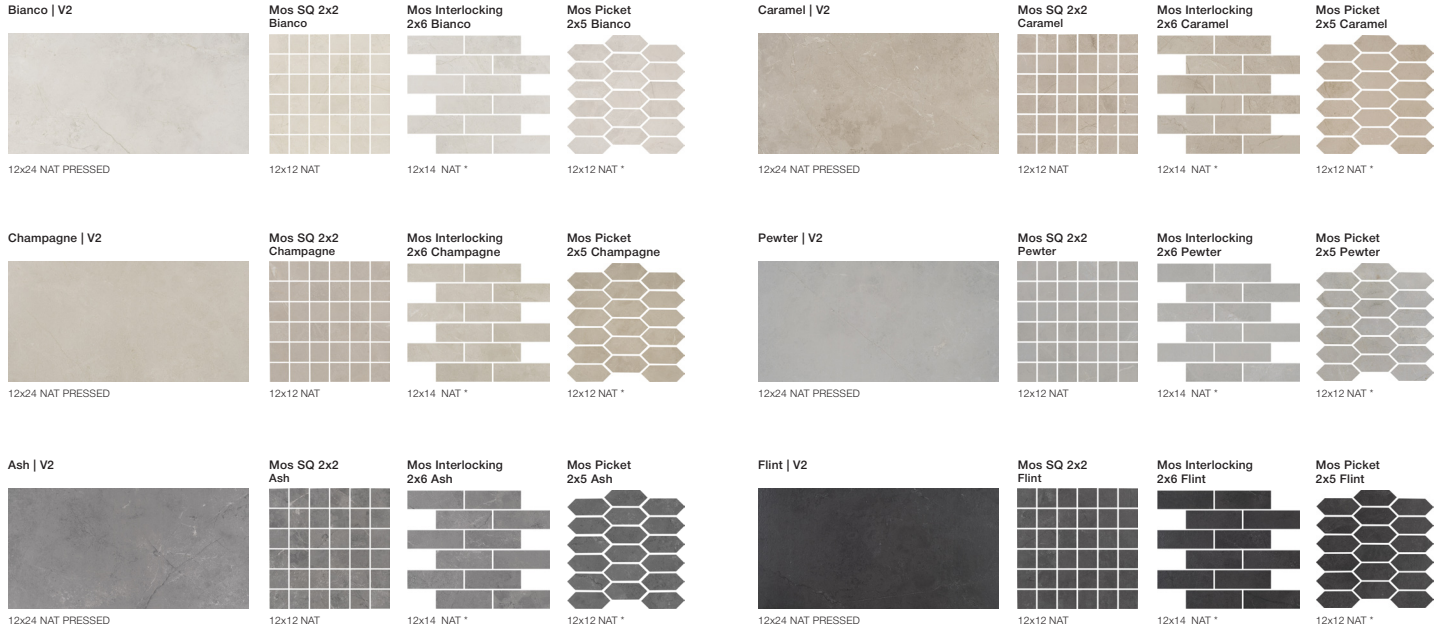

Portobello America

st croix

Color Body Glazed Porcelain Tile

Pewter

Taken from the timeless elegance of marble and infused with the modern simplicity of concrete, St Croix was designed to take the minimalist to new heights. The rugged, yet perfectly blended tranquility of the island of St Croix is represented in 6 tones.

st croix

Color Body Glazed Porcelain Tile

* Special Order

TECH DATA

Finish	Freeze Resistant	Shade Variation	Color Body	Water Absorption	Stain Resistant	DCOF AcuTest	Chemical Resistant	Breaking Strength	Mohs Hardness
NAT	Resistant	V2	YES	≤ 0.5%	Class A	≥ 0.42	Class A	≥ 275lbf	7