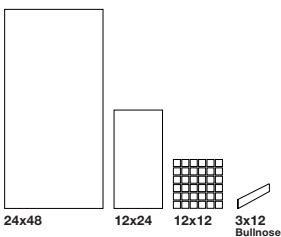

FORMATS

MORE INFO:

Portobello America
8701 Ditty Rd, Baxter, TN 38544

General Inquiries:
info@portobelloamerica.com
Phone: 931-650-5225