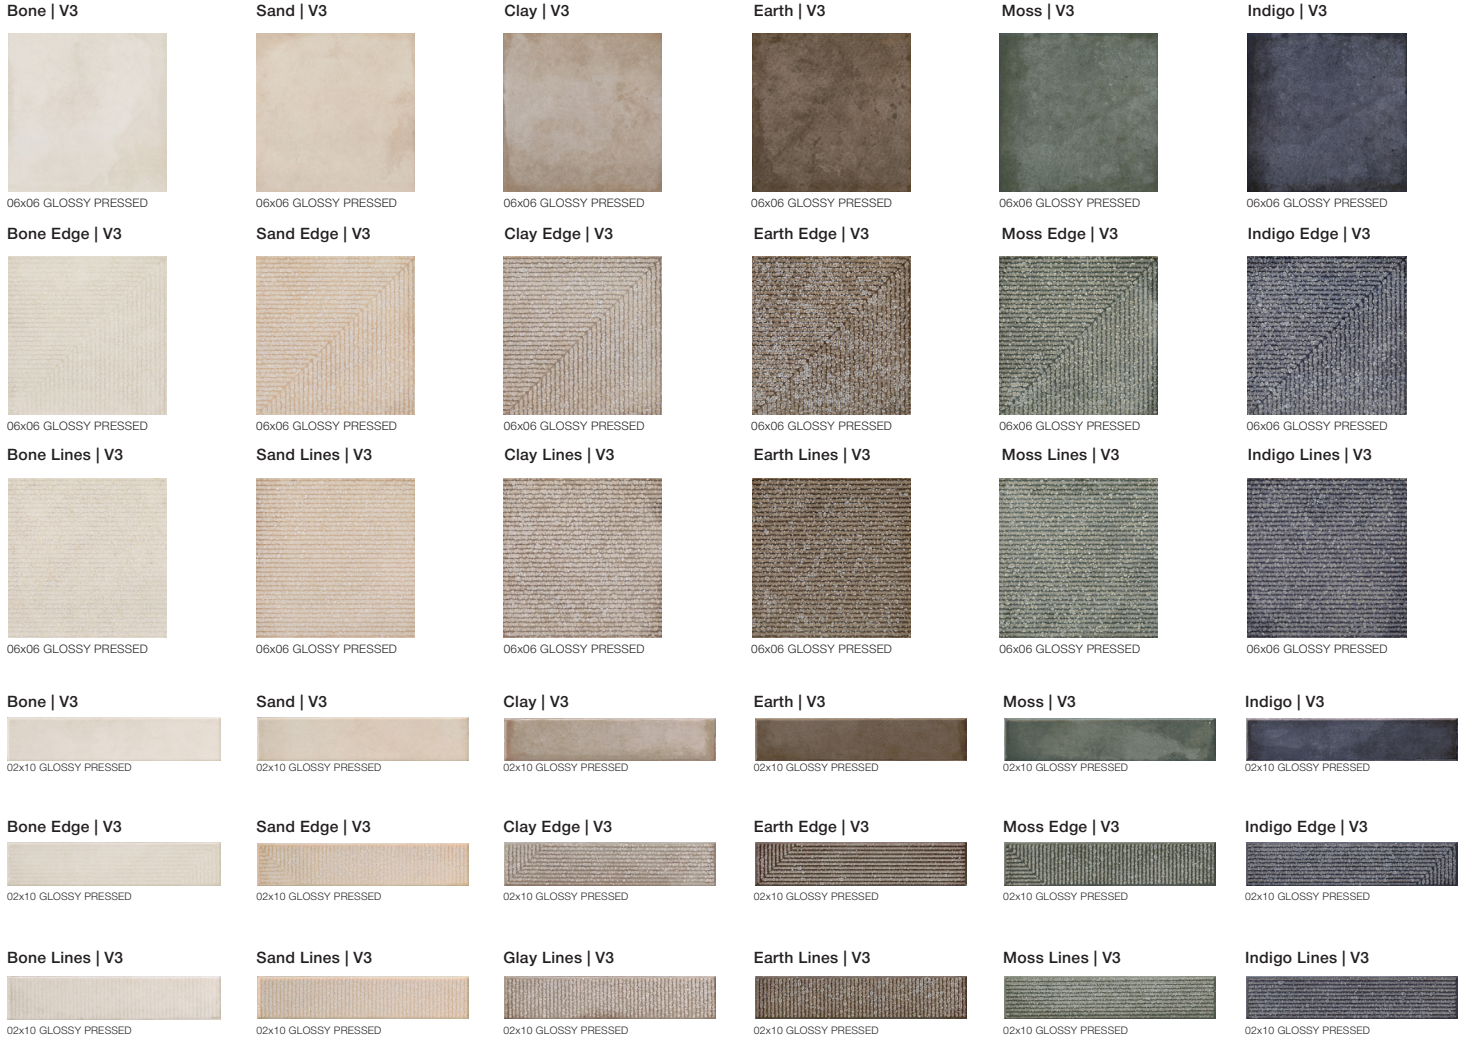

sabi

Glazed Ceramic Tile

TECH DATA

Finish	Freeze Resistant	Shade Variation	Color Body	Water Absorption	Stain Resistant	DCOF AcuTest	Chemical Resistant	Breaking Strength	Mohs Hardness
GLOSSY	Not Resistant	V3	NO	≤7%	Class A	N/A	Class A	≥ 250 lbf	5

AREAS OF USAGE

GLOSSY MATTE Interior wall use recommended.

GROUT JOINT

The recommended grout joint: **3/6 PRESSED**

FORMATS

02x10 06x06

MORE INFO:

Portobello America
8701 Ditty Rd, Baxter, TN 38544

General Inquiries:
info@portobelloamerica.com
Phone: 931-650-5225