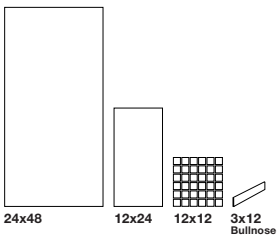

FORMATS

MORE INFO:

Portobello America
8701 Ditty Rd., Baxter, TN 38544

General Inquiries:
info@portobelloamerica.com
Phone: 931-650-5225