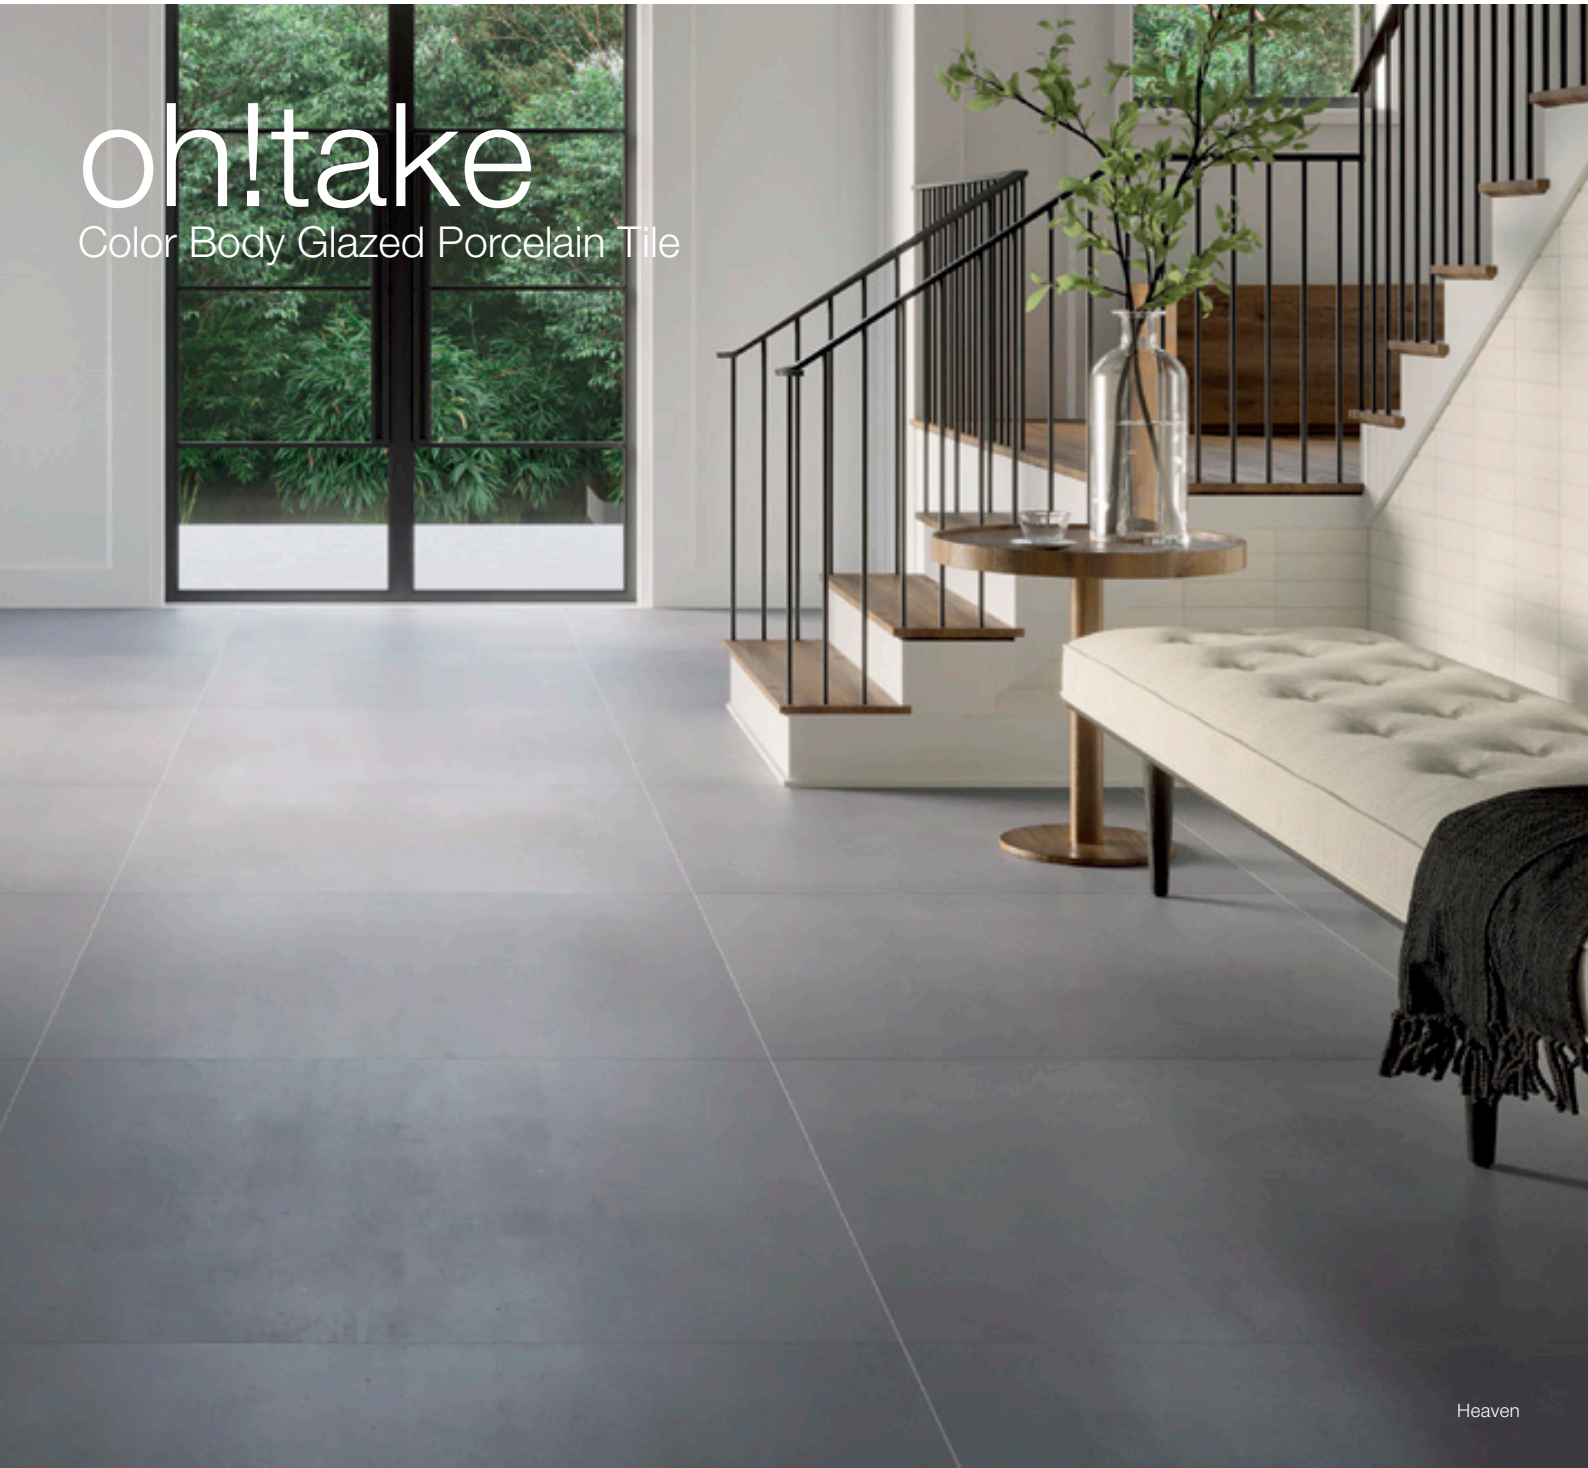

Portobello America

oh!take

Color Body Glazed Porcelain Tile

Heaven

Introducing our Oh!Take collection, inspired by the iconic Brazilian architect Ruy Ohtake.

Our collection is designed to amaze and delight, just like Ruy's creative process. With a bold color palette and an emphasis on material design, every surface and texture in our collection is infused with a sense of excitement and energy. Our range of scales and patterns provides endless possibilities for creative expression, while the timeless simplicity and elegance of the designs create something truly special.

Whether you're looking to add a pop of color or create a statement piece, our Oh!Take collection will bring a touch of inspiration to any space.

oh!take

Color Body Glazed Porcelain Tile

Mountain | V2

Mos SQ 2x2
Mountain | V2