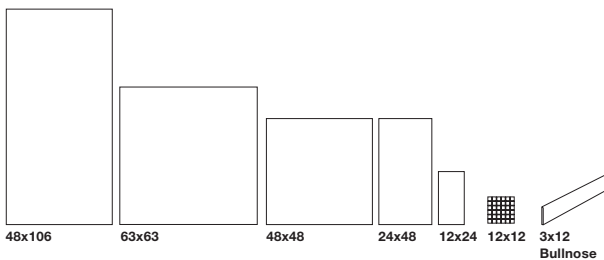

FORMATS

MORE INFO:

Portobello America
8701 Ditty Rd, Baxter, TN 38544

General Inquiries:
info@portobelloamerica.com
Phone: 931-650-5225