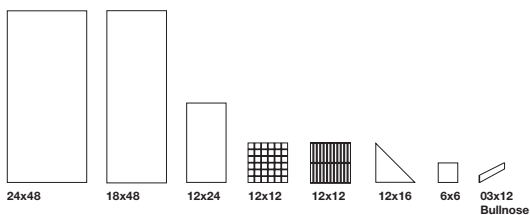

Mos SQ 2x2 Ivory | V3 *

12x12 NAT | POL

Mos Stripe 1x6 Ivory | V3 *

12x12 NAT | POL

Mos Triangle 12x16 Ivory | V3 *

12x16 NAT | POL

Mos Module Ivory | V3 *

6x6 MATTE

Arizona

6x6 MATTE

Mandacaru

6x6 MATTE

Bora Bora

6x6 MATTE

Sand | V3

24x48 NAT | POL RECT
12x24 NAT | POL RECT

Single Bullnose
3x12 NAT | POL RECT

Sand Doghe | V3

18x48 MATTE RECT

WALL
DECO

Mos SQ 2x2 Sand | V3 *

12x12 NAT | POL

Mos Stripe 1x6 Sand | V3 *

12x12 NAT | POL

Mos Triangle 12x16 Sand | V3 *

12x16 NAT | POL

Mos Module Sand | V3 *

6x6 MATTE

Arizona

6x6 MATTE

Mandacaru

6x6 MATTE

Bora Bora

6x6 MATTE

Ash | V3

24x48 NAT | POL RECT
12x24 NAT | POL RECT

Single Bullnose
3x12 NAT | POL RECT

Ash Doghe | V3

18x48 MATTE RECT

WALL
DECO

Mos SQ 2x2 Ash | V3 *

12x12 NAT | POL

Mos Stripe 1x6 Ash | V3 *

12x12 NAT | POL

Mos Triangle 12x16 Ash | V3 *

12x16 NAT | POL

Mos Module Ash | V3 *

6x6 MATTE

Arizona

6x6 MATTE

Mandacaru

6x6 MATTE

Bora Bora

6x6 MATTE

* Special Order

TECH DATA

Finish	Freeze Resistant	Shade Variation	Color Body	Water Absorption	Stain Resistant	DCOF AcuTest	Chemical Resistant	Breaking Strength	Mohs Hardness
NAT	Resistant	V3	YES	≤0.5%	Class A	≥ 0.60	Class A	≥ 275 lbf	7
POL	Resistant	V3	YES	≤0.5%	Class E	≥ 0.42	Class E	≥ 275 lbf	5
MATTE	Not Resistant	V3	NO	≤20%	Class A	N/A	Class A	≥ 125 lbf	5

AREAS OF USAGE

Classification	Reference Category	Suitable
Interior, Dry	ID	√
Interior, Wet	IW	√ for NAT
Interior, Wet Plus	IW+	√ for NAT
Exterior, Wet	EW	
Oils/Greases	O/G	

GROUT JOINT

The recommended grout joint:
1/8" RECT

FORMATS

MORE INFO:

Portobello America
8701 Ditty Rd, Baxter, TN 38544

General Inquiries:
info@portobelloamerica.com
Phone: 931-650-5225