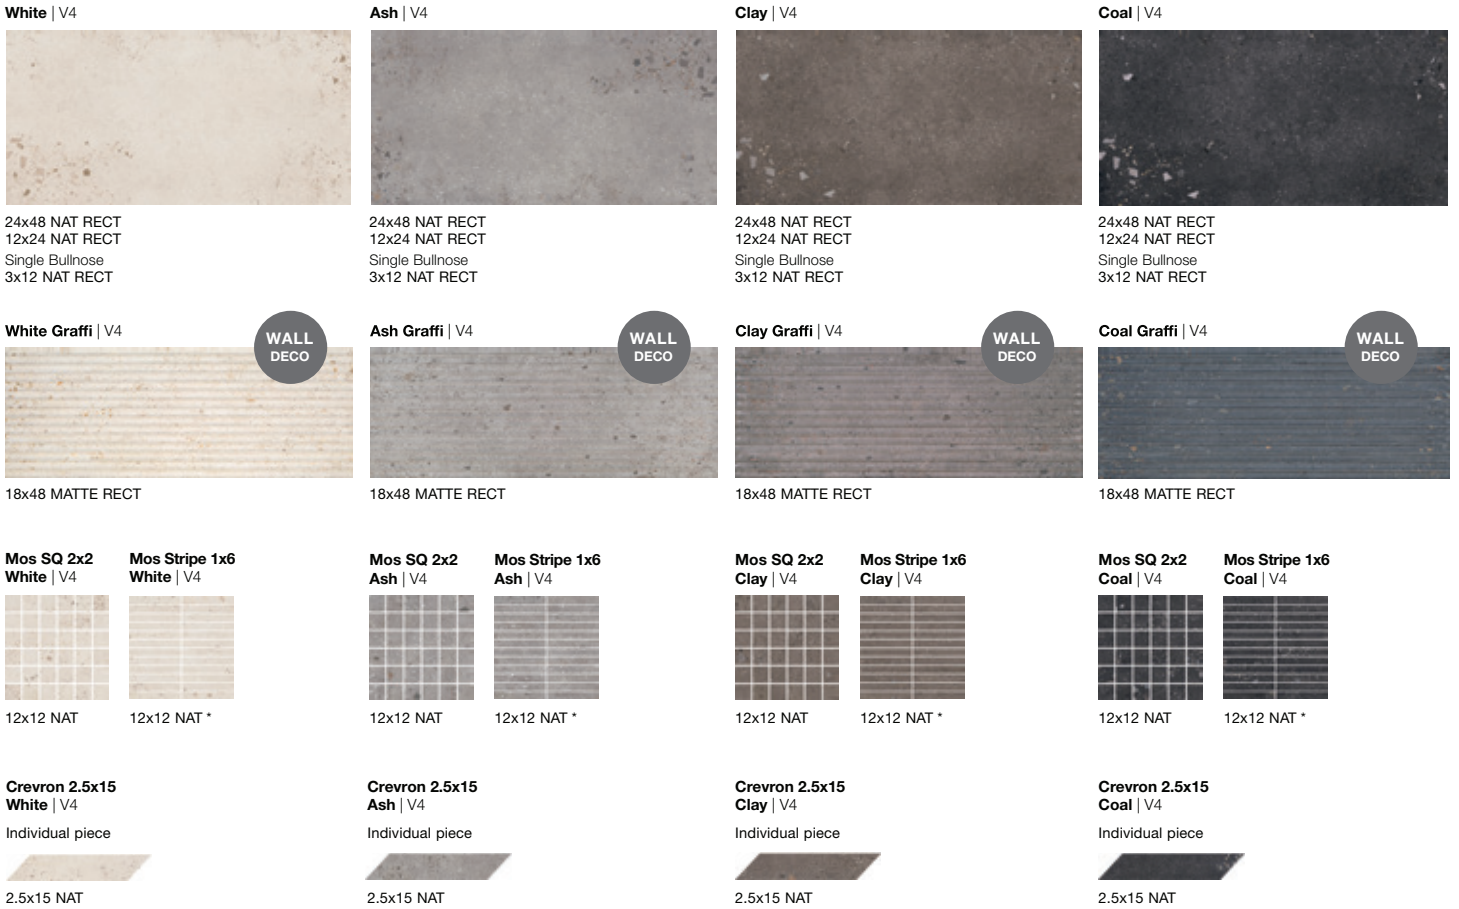

Portobello America

lab

Color Body Glazed Porcelain Tile
Wall Tile

Clay | Mos Chevron Clay

Inspired by the sleek lines and raw beauty of contemporary architecture, the LAB Collection embodies modernity, sophistication, and practicality. With its handcrafted concrete look and feel, our collection captures the essence of the cosmopolitan urbanite. LAB translates the dynamic energy of city life into a tangible, artistic medium. As you harness the understated elegance of a minimalist city apartment, or refine industrial-inspired workspaces, LAB is here to elevate every design venture. LAB seamlessly integrates into your visions, ensuring each space not only embodies but also subtly intertwines with the vibrant essence of urban living. LAB allows your spaces to echo with the vibrant and ever-evolving narratives of city life. Available in 4 distinct shades of gray, LAB's concrete is tailor-made, every detail carefully designed to illustrate the fast-paced movement of the city with nuanced precision in each piece. You can feel urban stories unfold at the touch of your hand. Experience the future of contemporary design with the LAB Collection where environments forge an intimate connection between space, material, and the bustling tapestry of urban living. Create environments that intimately connect with the spirited metropolis with LAB.

lab

Color Body Glazed Porcelain Tile | Wall Tile

TECH DATA

Finish	Freeze Resistant	Shade Variation	Color Body	Water Absorption	Stain Resistant	DCOF AcuTest	Chemical Resistant	Breaking Strength	Mohs Hardness
NAT	Resistant	V4	YES	≤ 0.5%	Class A	≥ 0.60	Class A	≥ 275lbf	7
MATTE	Not Resistant	V4	NO	≤ 20%	Class A	N/A	Class A	≥ 125lbf	5

AREAS OF USAGE

Classification	Reference Category	Suitable
Interior, Dry	ID	✓
Interior, Wet	IW	✓
Interior, Wet Plus	IW+	✓ NAT
Exterior, Wet	EW	
Oils/Greases	O/G	

FORMATS

GROUT JOINT

The recommended grout joint:
1/8" RECT