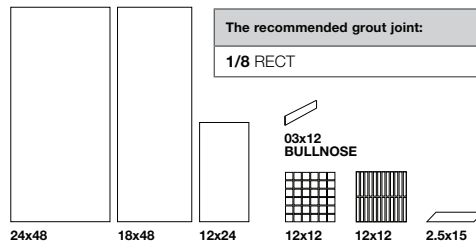

lab

Color Body Glazed Porcelain Tile | Wall Tile

TECH DATA

Finish	Freeze Resistant	Shade Variation	Color Body	Water Absorption	Stain Resistant	DCOF AcuTest	Chemical Resistant	Breaking Strength	Mohs Hardness
NAT	Resistant	V4	YES	≤ 0.5%	Class A	≥ 0.60	Class A	≥ 275lbf	7
MATTE	Not Resistant	V4	NO	≤ 20%	Class A	N/A	Class A	≥ 125lbf	5

AREAS OF USAGE

Classification	Reference Category	Suitable
Interior, Dry	ID	✓
Interior, Wet	IW	✓
Interior, Wet Plus	IW+	✓ NAT
Exterior, Wet	EW	
Oils/Greases	O/G	

FORMATS

GROUT JOINT

The recommended grout joint:
1/8" RECT