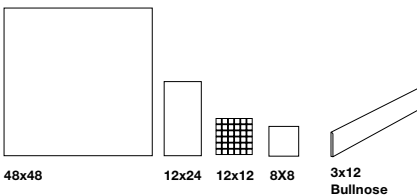

FORMATS

MORE INFO:

Portobello America
8701 Ditty Rd, Baxter, TN 38544

General Inquiries:
info@portobelloamerica.com
Phone: 931-650-5225