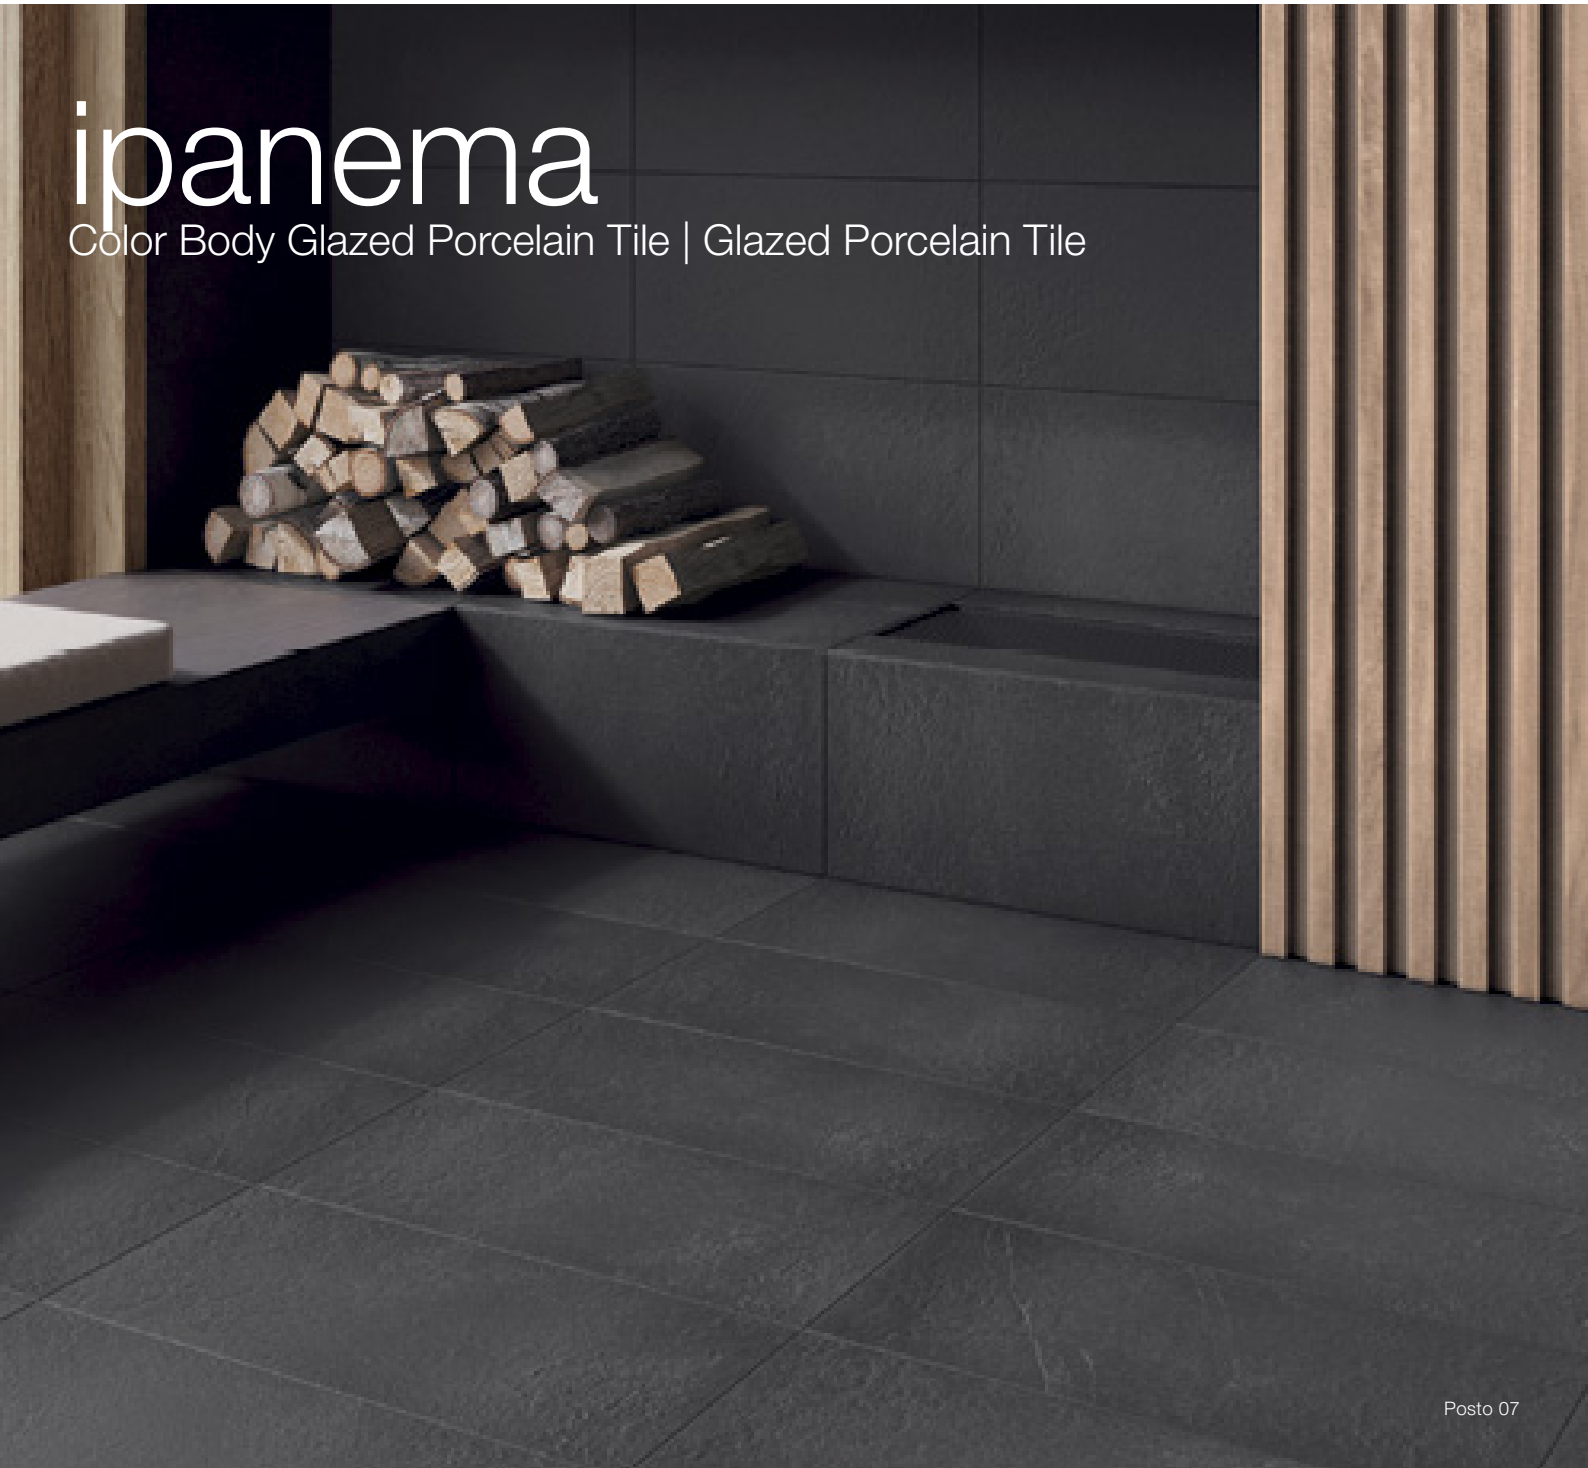

Portobello America

ipanema

Color Body Glazed Porcelain Tile | Glazed Porcelain Tile

Posto 07

Ipanema, eternal inspiration, was designed through the creative eye of Oskar Metsavaht. From art to design, landscape to geometry - Neotropical is the concept here. A contemporary and “carioca” look. A particular path designed on chromatic compositions. Black and white tones of small stones found on Portuguese boardwalks were translated into close-ups. The pure geometry of the square or sinuosity of the mosaic that alters the scale and expands the beauty of famous “cariocas” sidewalks.