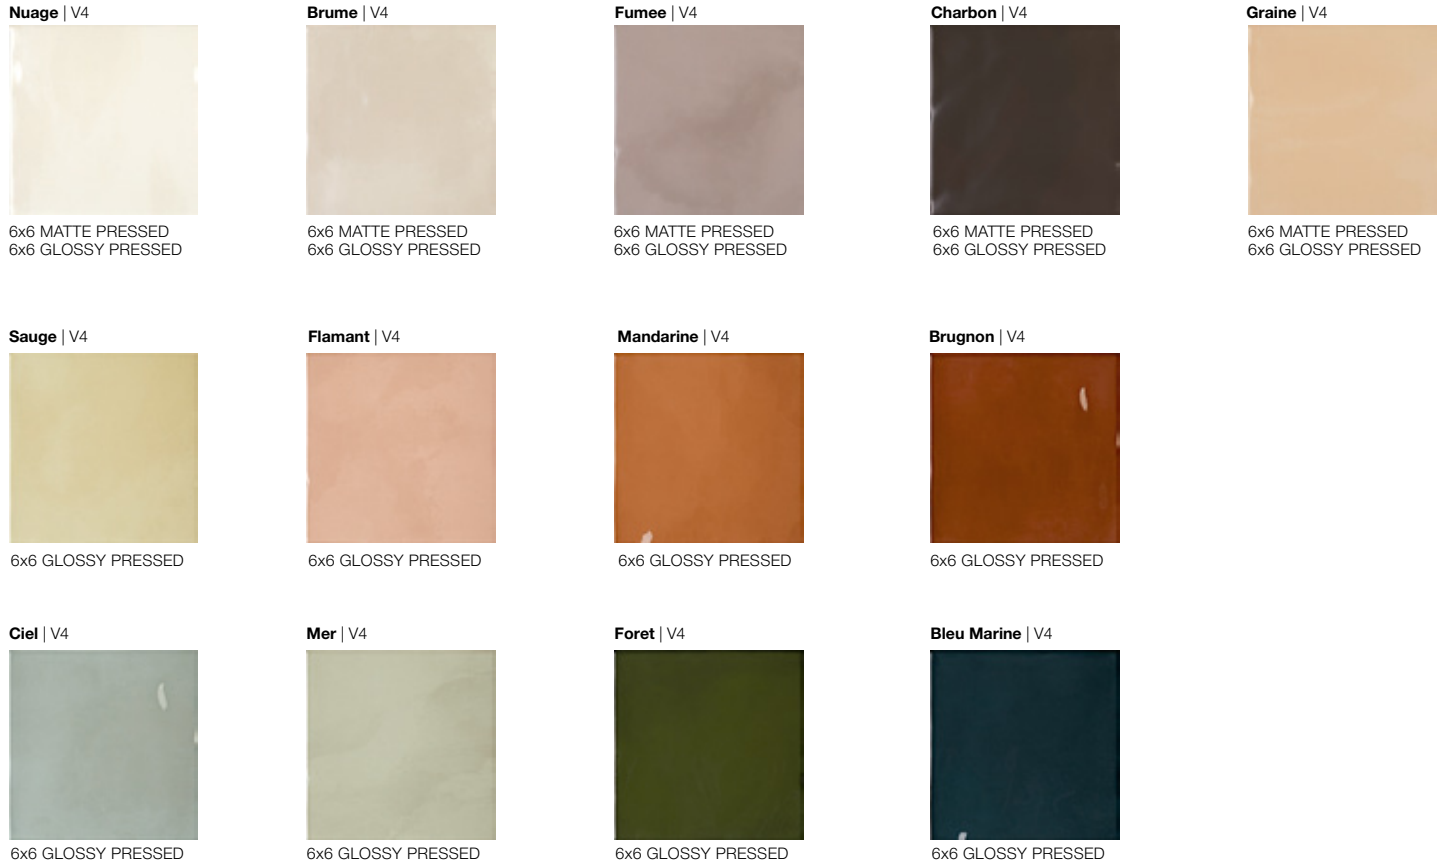

Portobello America

gouache
Wall Tile

Nuage

The movement of the brush reveals nuances and forms surprising layers of color. The smooth relief surface intensifies the color and highlights the beauty of the technique. Thirteen shades with different depths and the charm of gouache painting invite chromatic compositions, a mix of formats and surfaces.

Gouache is a color system for all environments. Pure raw material for creative spirits!

gouache

Wall Tile

TECH DATA

Finish	Freeze Resistant	Shade Variation	Color Body	Water Absorption	Stain Resistant	DCOF AcuTest	Chemical Resistant	Breaking Strength	Mohs Hardness
MATTE	Not Resistant	V4	NO	≤ 20%	Class A	N/A	Class A	≥ 125lbf	6
GLOSSY	Not Resistant	V4	NO	≤ 20%	Class E	N/A	Class E	≥ 125lbf	5