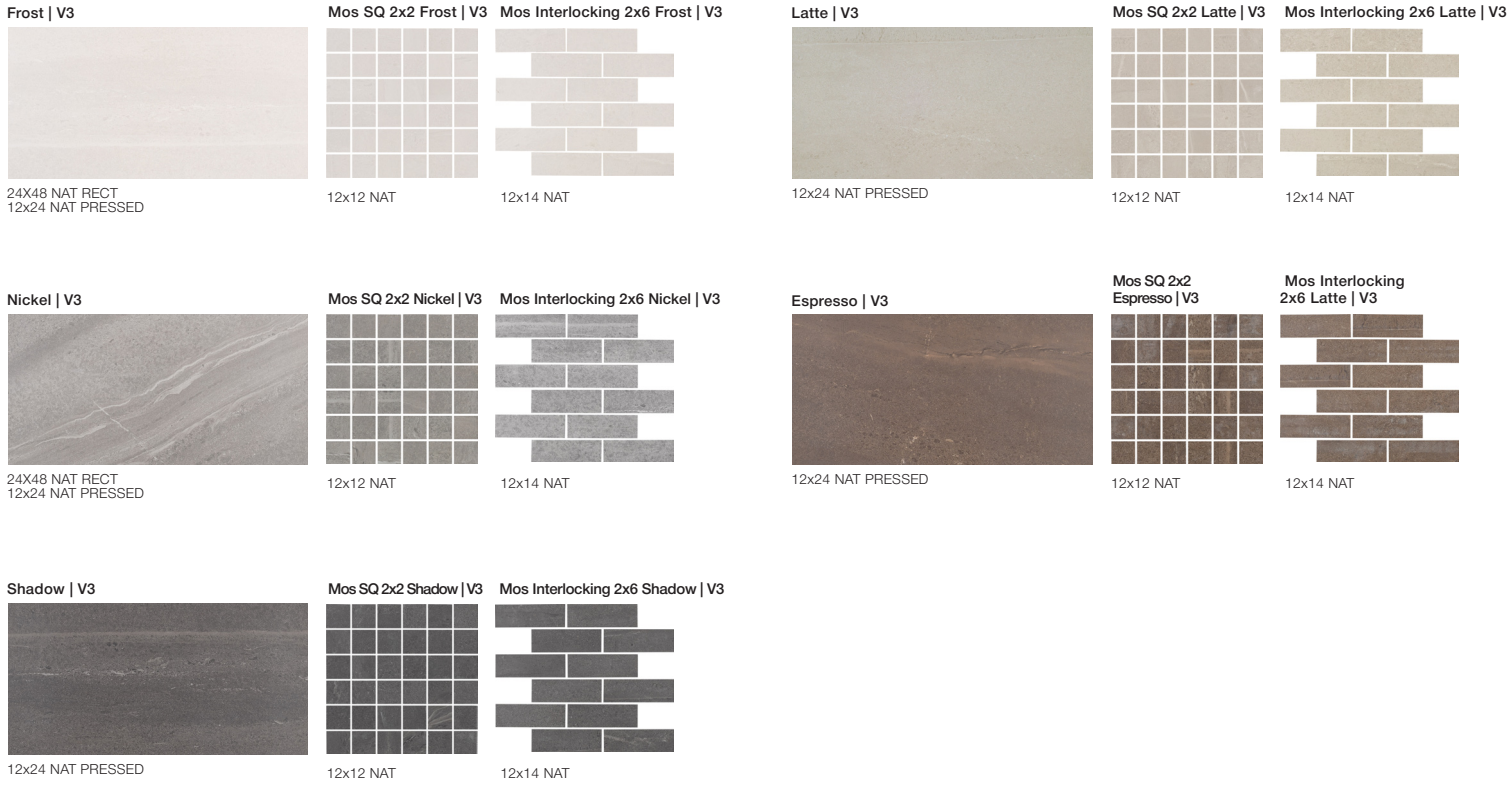

Portobello America

adrock

Color Body Glazed Porcelain Tile

Shadow

Adrock was idealized with the ambition of translating the thought of “less is more” into a design proposal that, from a fusion of materials such as limestone, cement and basalt, creates a striking but alluring matte surface.

The veins and elements of natural stones in this chromatic balance converges to something unique: A contemporary view of the layers of time.

adrock

Color Body Glazed Porcelain Tile

TECH DATA

Finish	Freeze Resistant	Shade Variation	Color Body	Water Absorption	Stain Resistant	DCOF AcuTest	Chemical Resistant	Breaking Strength	Mohs Hardness
NAT	Resistant	V3	YES	≤ 0.5%	Class A Frost - Class B	≥ 0.42	Class A Frost - Class B	≥ 275lbf	7