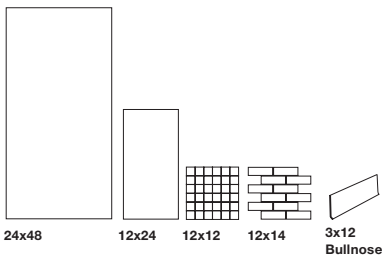

FORMATS

MORE INFO:

Portobello America
8701 Ditty Rd, Baxter, TN 38544

General Inquiries:
info@portobelloamerica.com
Phone: 931-650-5225