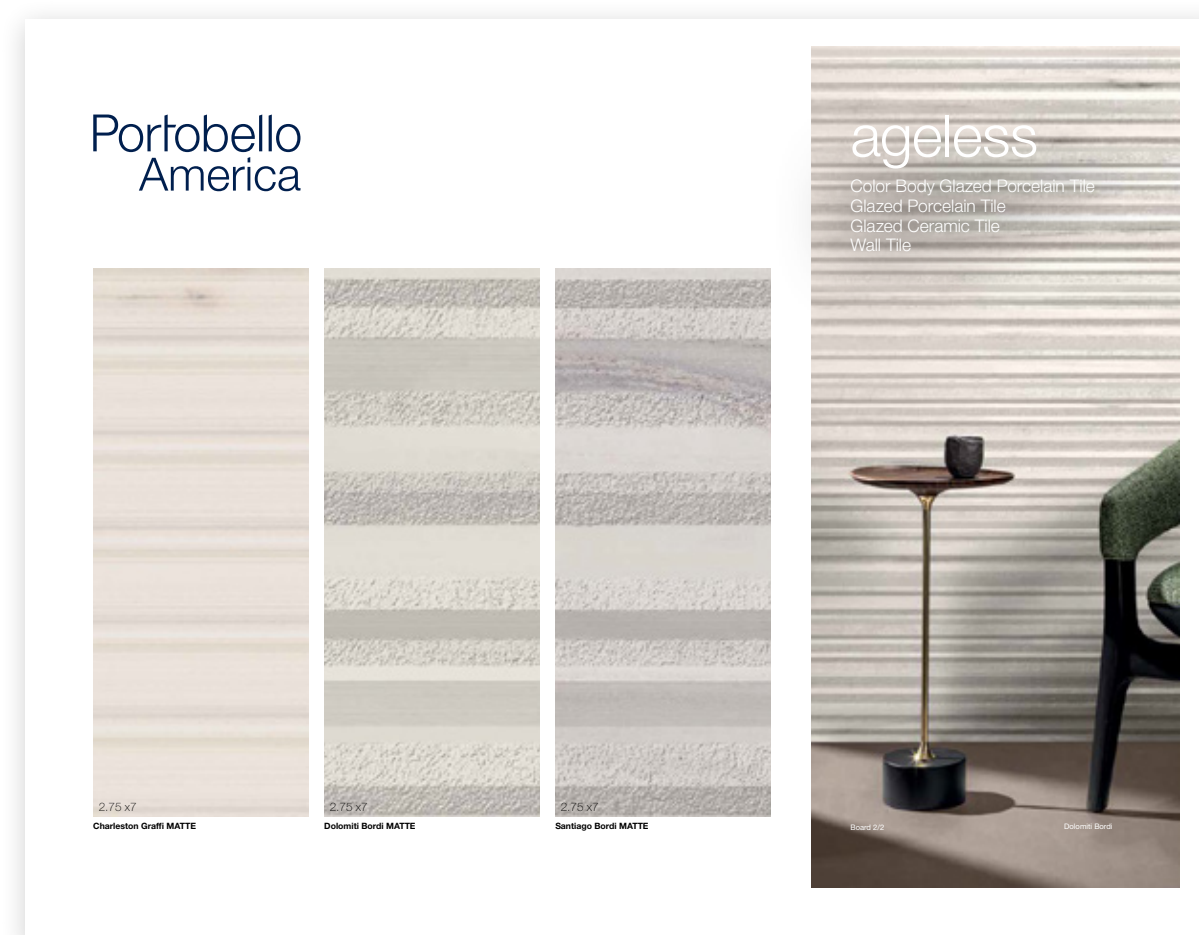

Ageless
11230MK
KIT A&D CARDS 14X10 AGELESS 2/2 WALL TILE