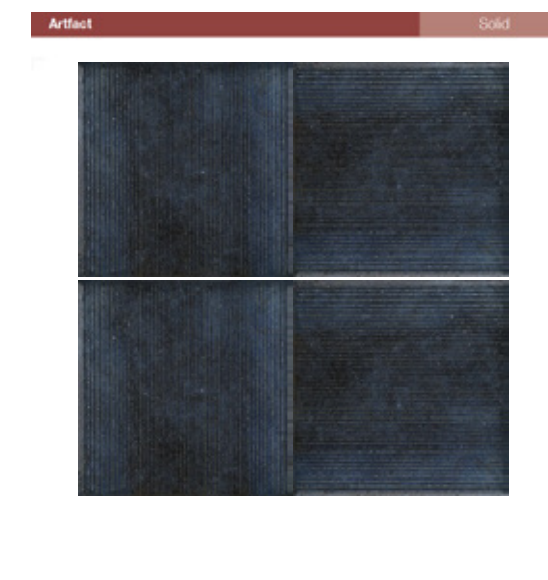

artifact  
IN STOCK  
PRICE: \$20

Off White Deco  
11482MK  
ARTIFACT OFF WHITE DECO 2.5X09 GLOSSY

Marsala  
11478MK  
ARTIFACT MARSALA 2.5X09 GLOSSY

Straw  
11479MK  
ARTIFACT STRAW 2.5X09 GLOSSY

Leaf  
11481MK  
ARTIFACT LEAF DECO 2.5X09 GLOSSY