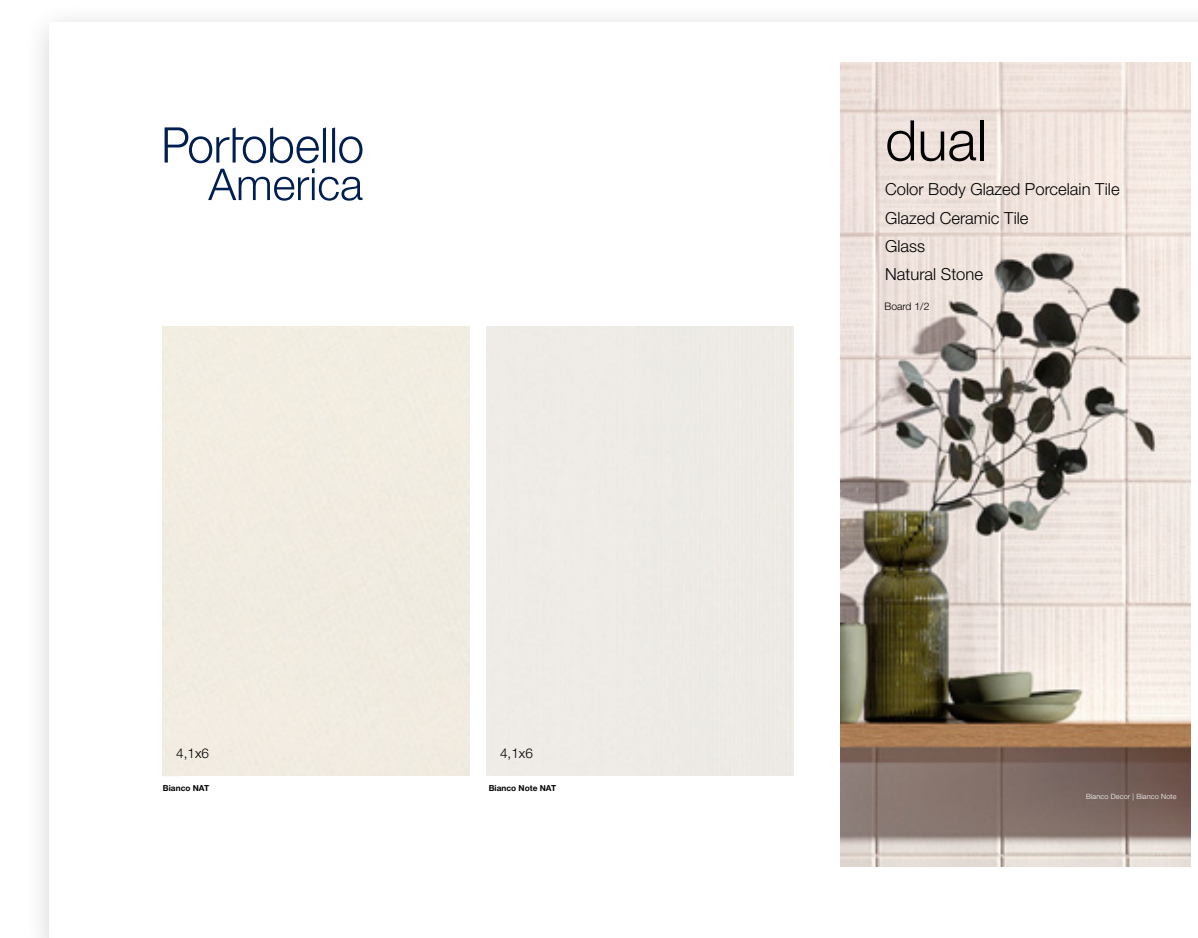

Color Market  
11142MK  
KIT A&D CARDS 14X10 COLOR MARKET 1/3

Color Market  
11143MK  
KIT A&D CARDS 14X10 COLOR MARKET 2/3

Color Market  
11164MK  
KIT A&D CARDS 14X10 COLOR MARKET 3/3

Dual  
11611MK  
KIT A&D CARDS 14X10 DUAL COLLECTION BIANCO SMALL FORMAT 1/2