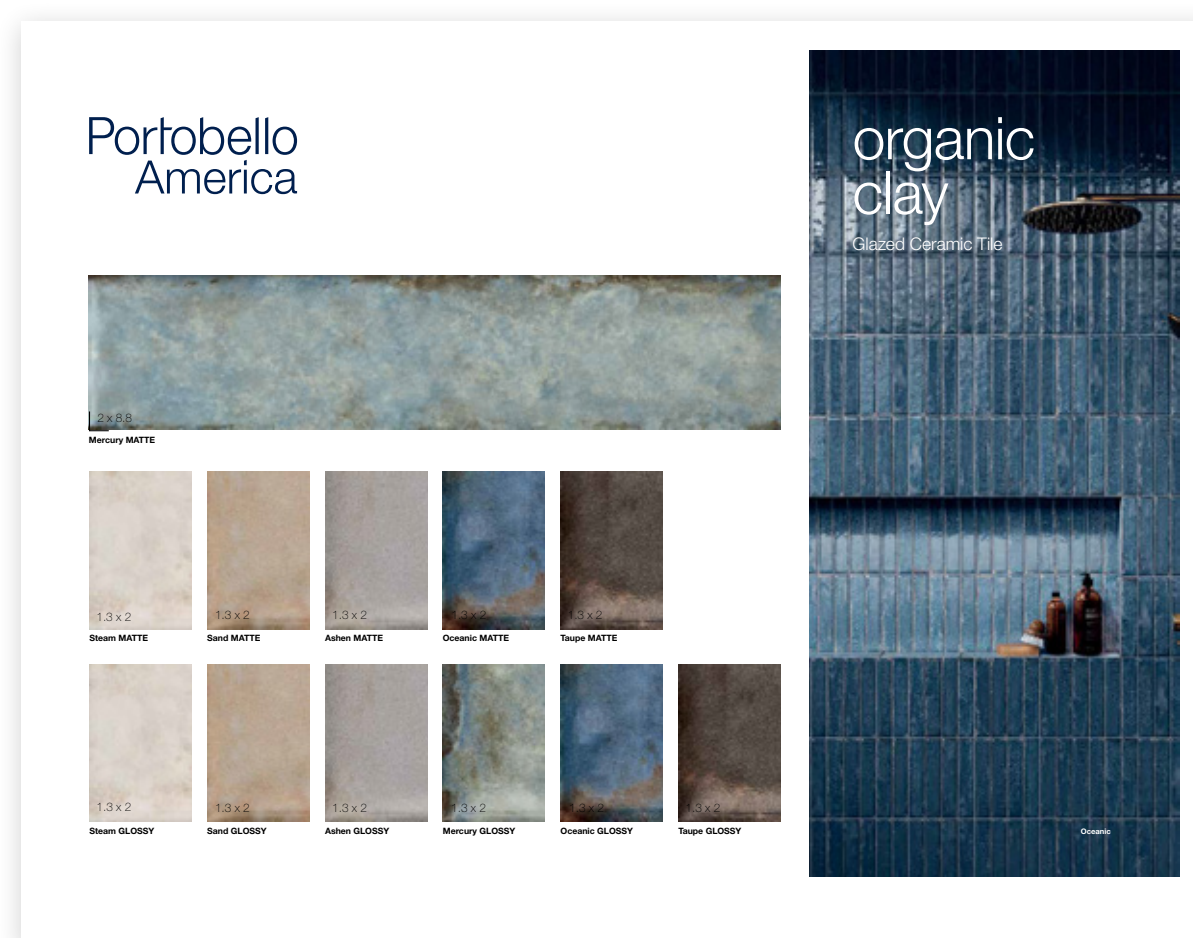

Organic Clay
80109ET
KIT A&D CARDS 14X10 ORGANIC CLAY