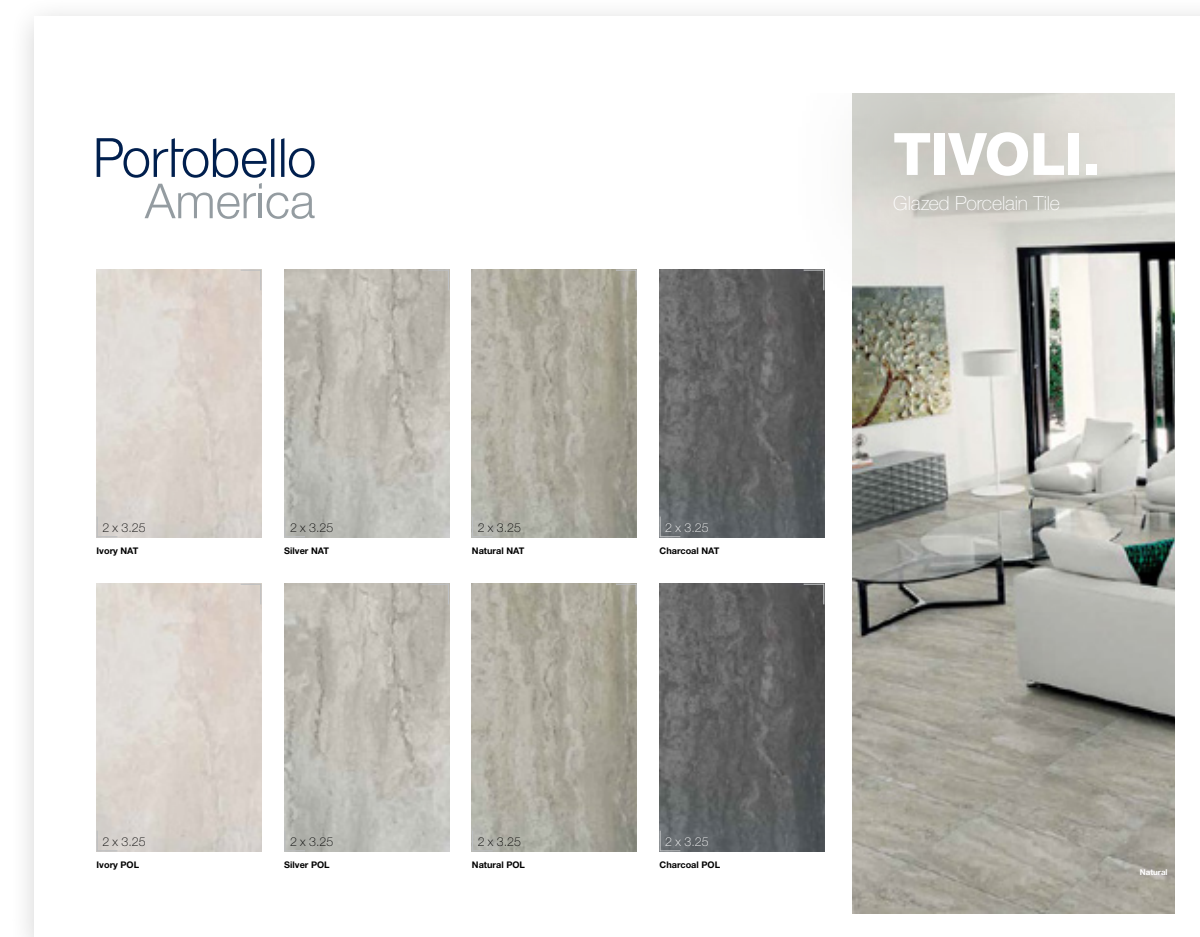

**St Martin**  
**80079ET**  
 KIT A&D CARDS 14X10 ST MARTIN

**Storm**  
**11116MK**  
 KIT A&D CARDS 14X10 STORM

**The Edge**  
**11467MK**  
 KIT A&D CARDS 14X10 THE EDGE

Thera  
11468MK  
KIT A&D CARDS 14X10 THERA