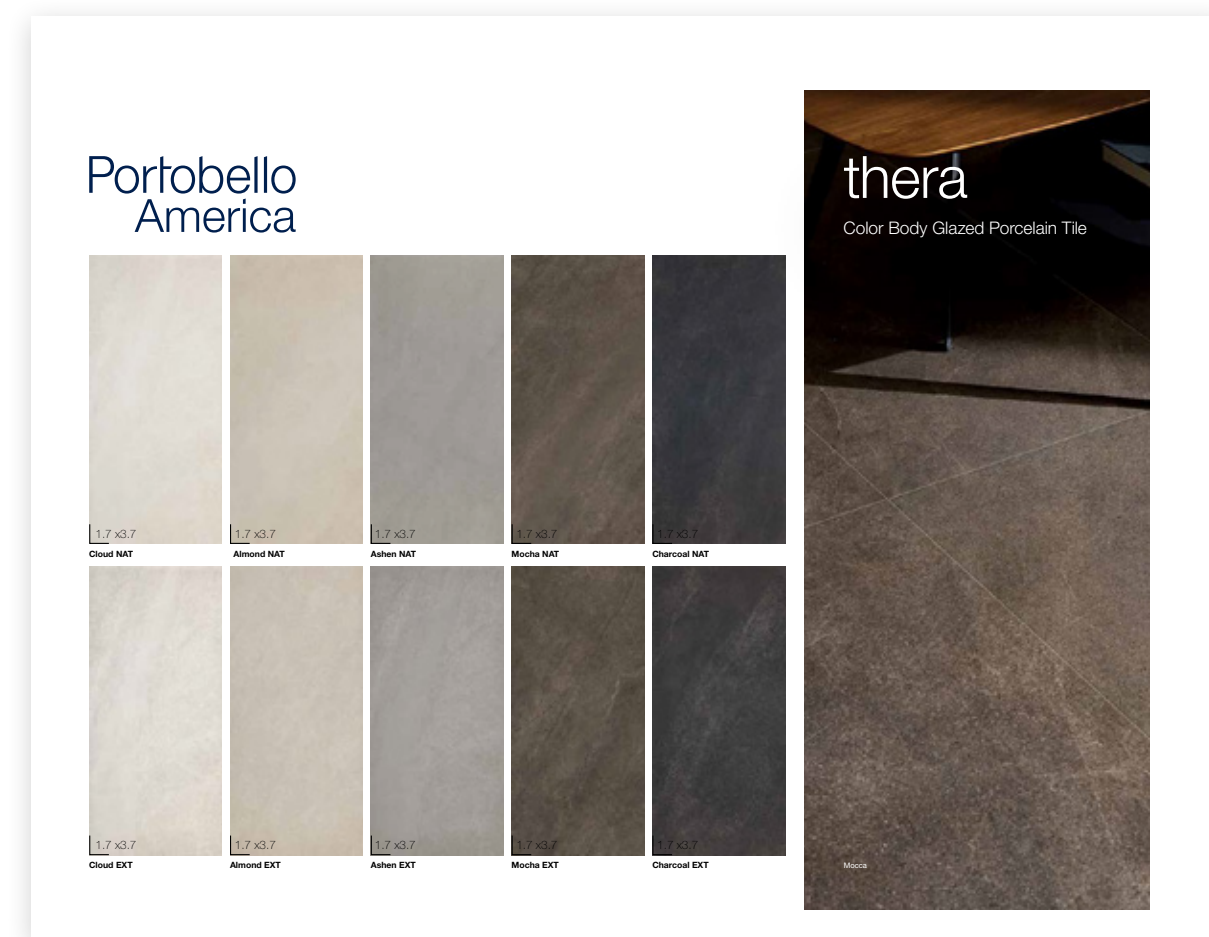

Thera
11468MK
KIT A&D CARDS 14X10 THERA