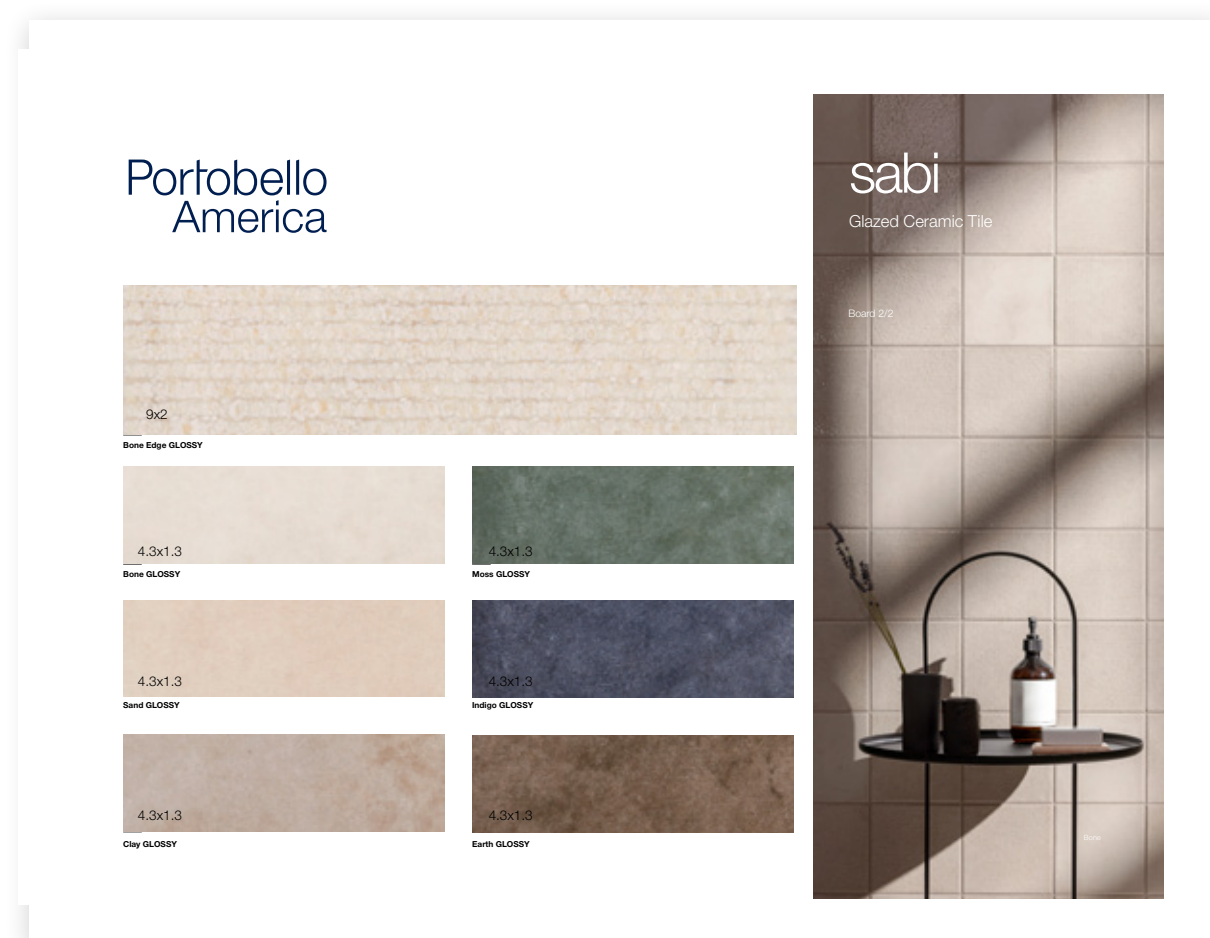

Sabi
11601MK
KIT A&D CARDS 14X10 SABI 02x10