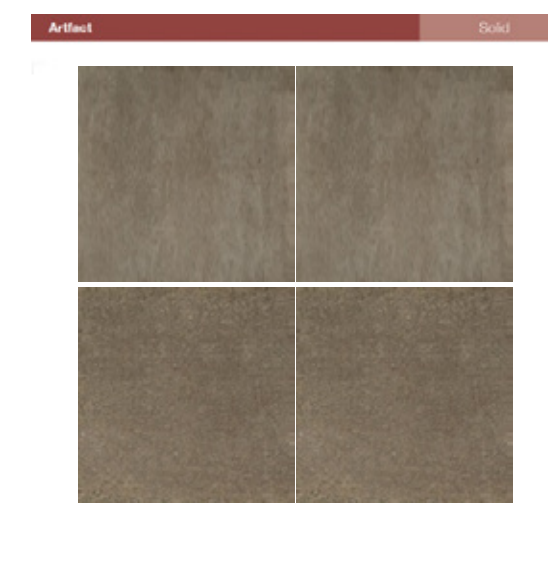

Fendi
11485MK
ARTIFACT FENDI 06X06 GLOSSY