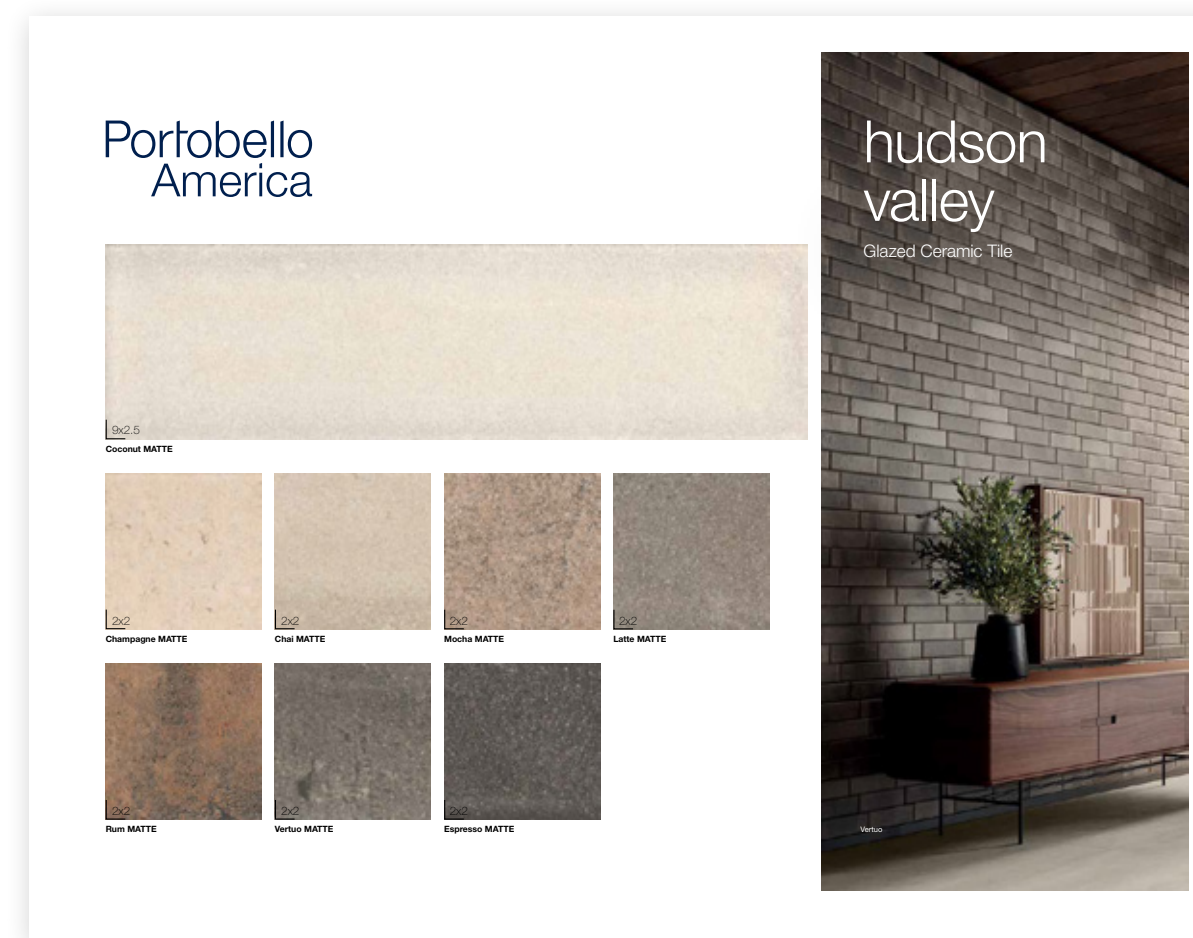

Dual  
11612MK  
KIT A&D CARDS 14X10 DUAL COLLECTION NERO SMALL FORMAT 2/2

Gouache  
80053ET  
KIT A&D CARDS 14X10 GOUACHE

Haptic  
11462MK  
KIT A&D CARDS 14X10 HAPTIC

Highland Lake  
11121MK  
KIT A&D CARDS 14X10 HIGHLAND LAKE