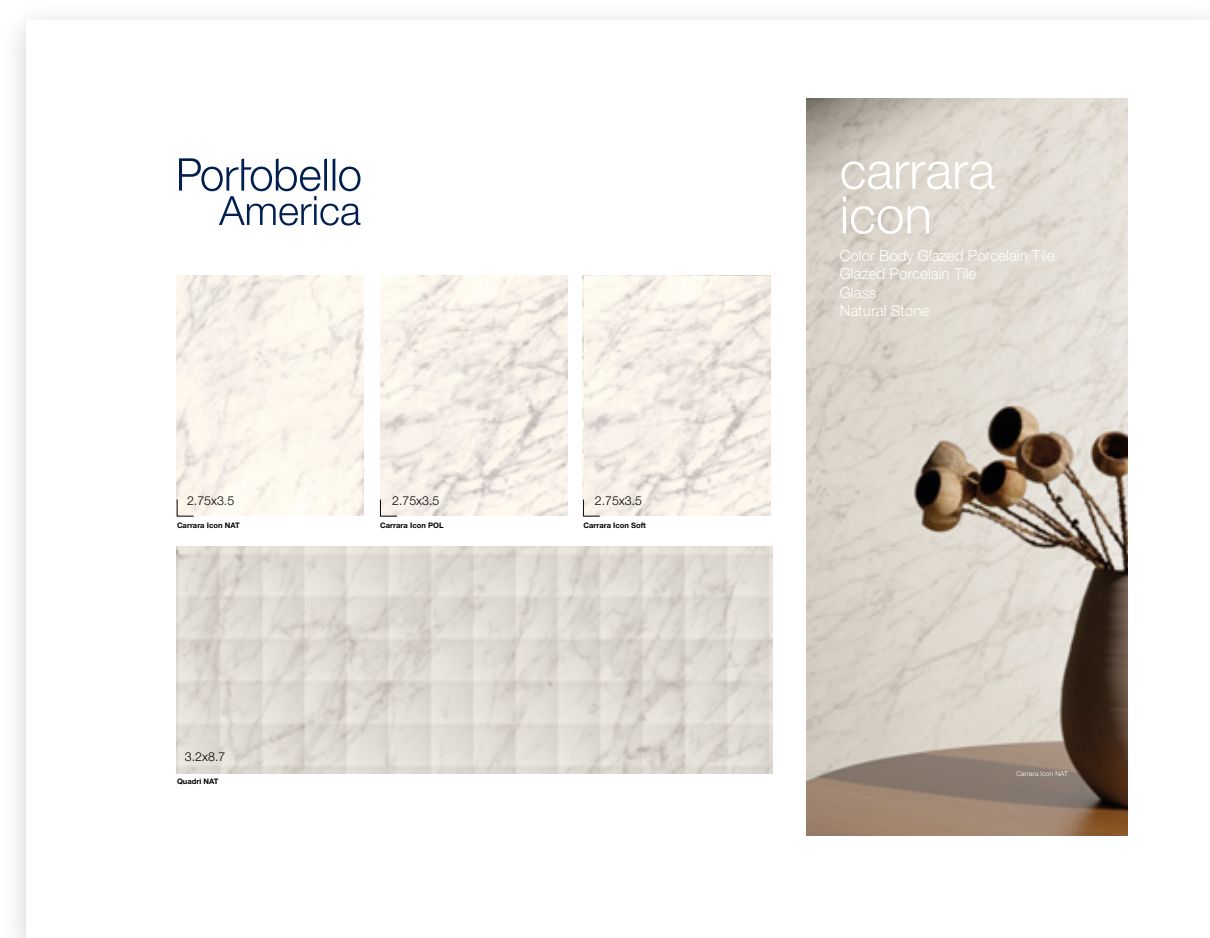

Carrara Icon

11571MK
KIT A&D CARDS 14X10 CARRARA ICON