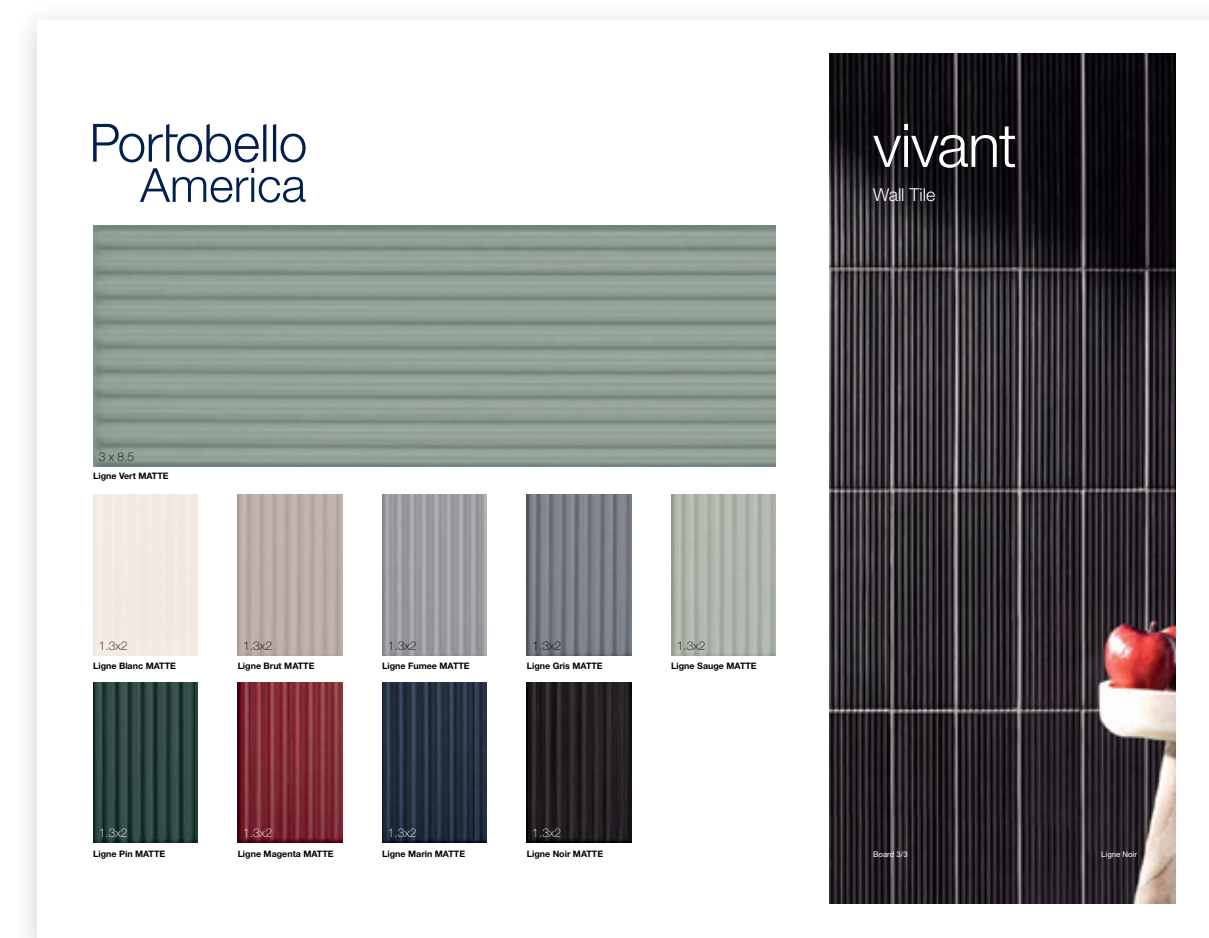

Vivant
11115MK
KIT A&D CARDS 14X10 VIVANT LIGNE 3/3