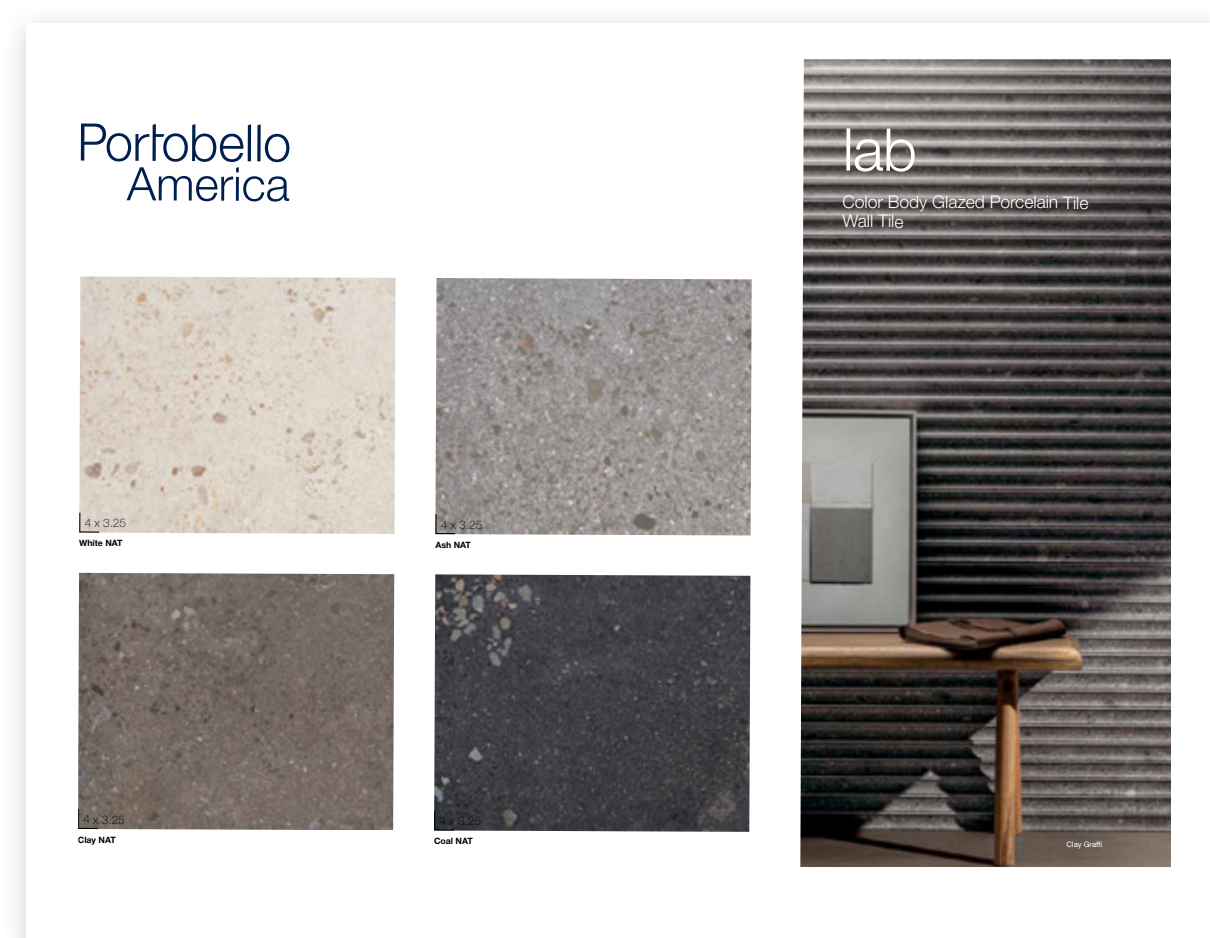

**Cristallo**  
**11573MK**  
 KIT A&D CARDS 14X10 CRISTALLO FIELD TILE 1/2

**Cristallo**  
**11598MK**  
 KIT A&D CARDS 14X10 CRISTALLO LARGE FORMAT 2/2

**Lab**  
**11228MK**  
 KIT A&D CARDS 14X10 LAB 2/2 WALL TILE