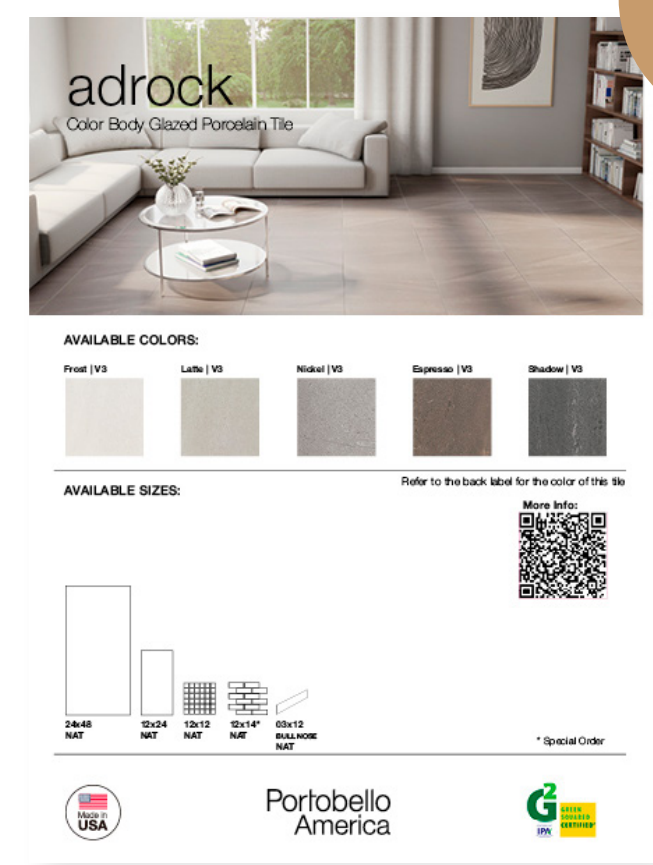

IN  
STOCK

A&D Cards 10x14

IN  
STOCK

Grouted Boards  
Artifact and Hudson Valley

IN  
STOCK

Labels 4,75x6,3

IN  
STOCK

Impasto box