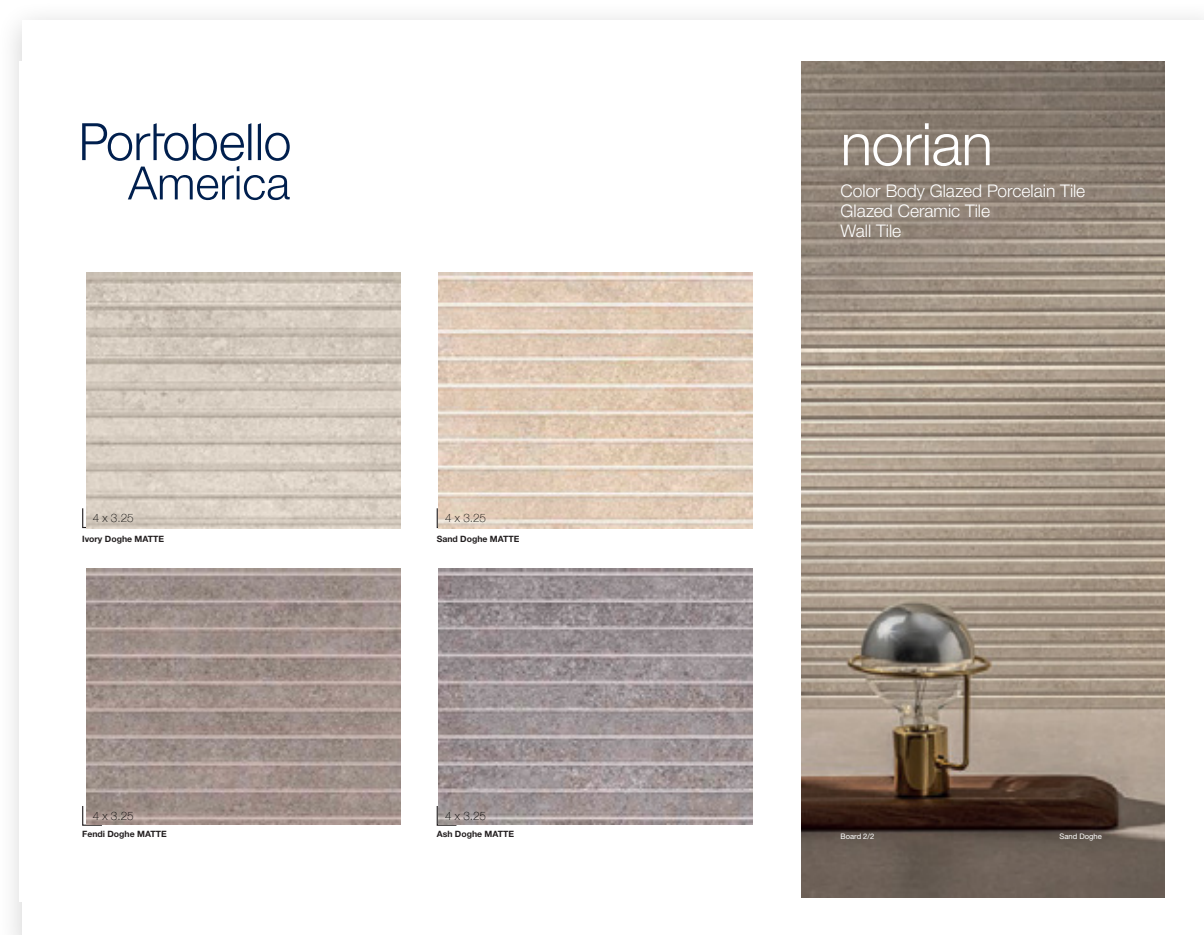

Norian
11229MK
KIT A&D CARDS 14X10 NORIAN 2/2 WALL TILE