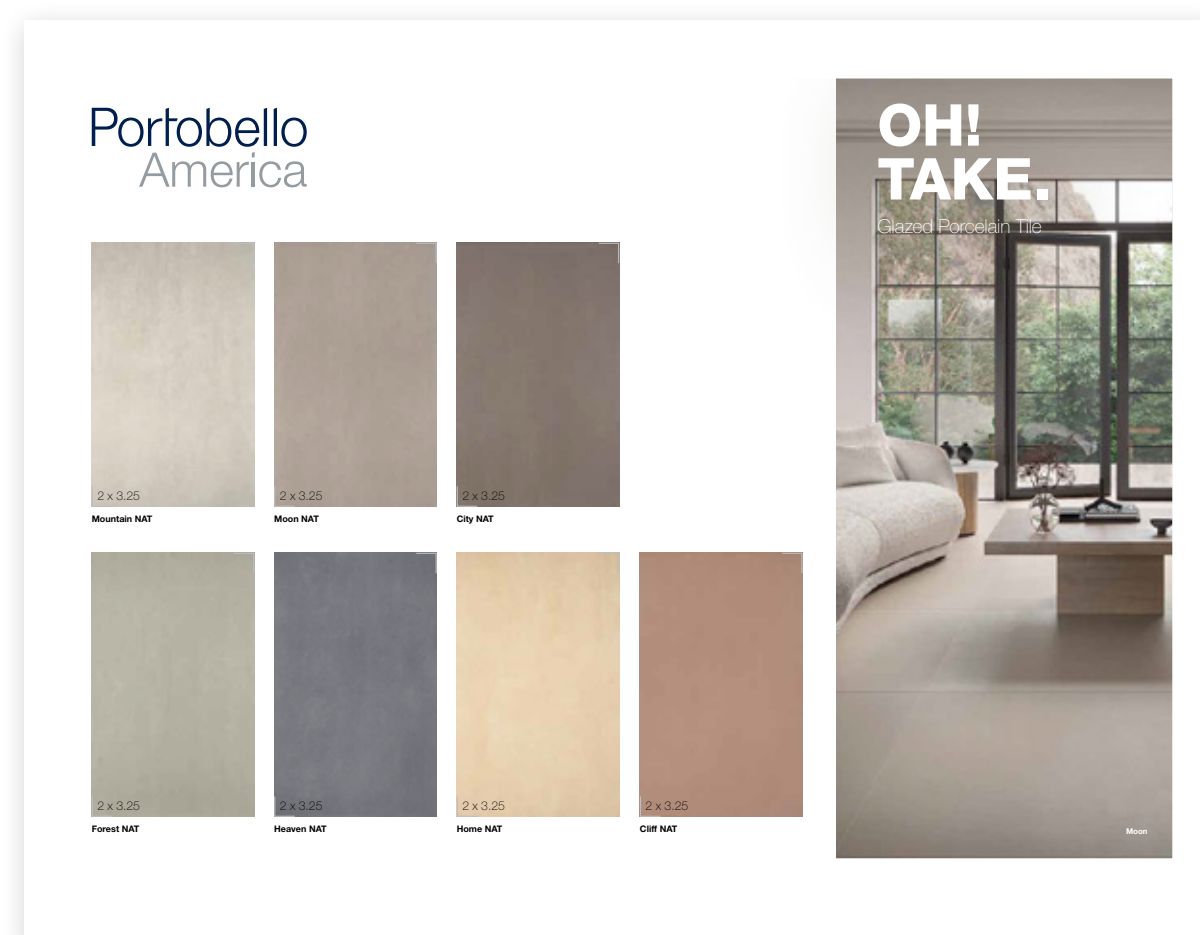

**Lab**  
**11171MK**  
 KIT A&D CARDS 14X10 LAB 1/2

**Marmi Classico**  
**80081ET**  
 KIT A&D CARDS 14X10 MARMİ CLASSICO

**Norian**  
**11170MK**  
 KIT A&D CARDS 14X10 NORIAN 1/2

**Norian**  
**11229MK**  
 KIT A&D CARDS 14X10 NORIAN 2/2 WALL TILE