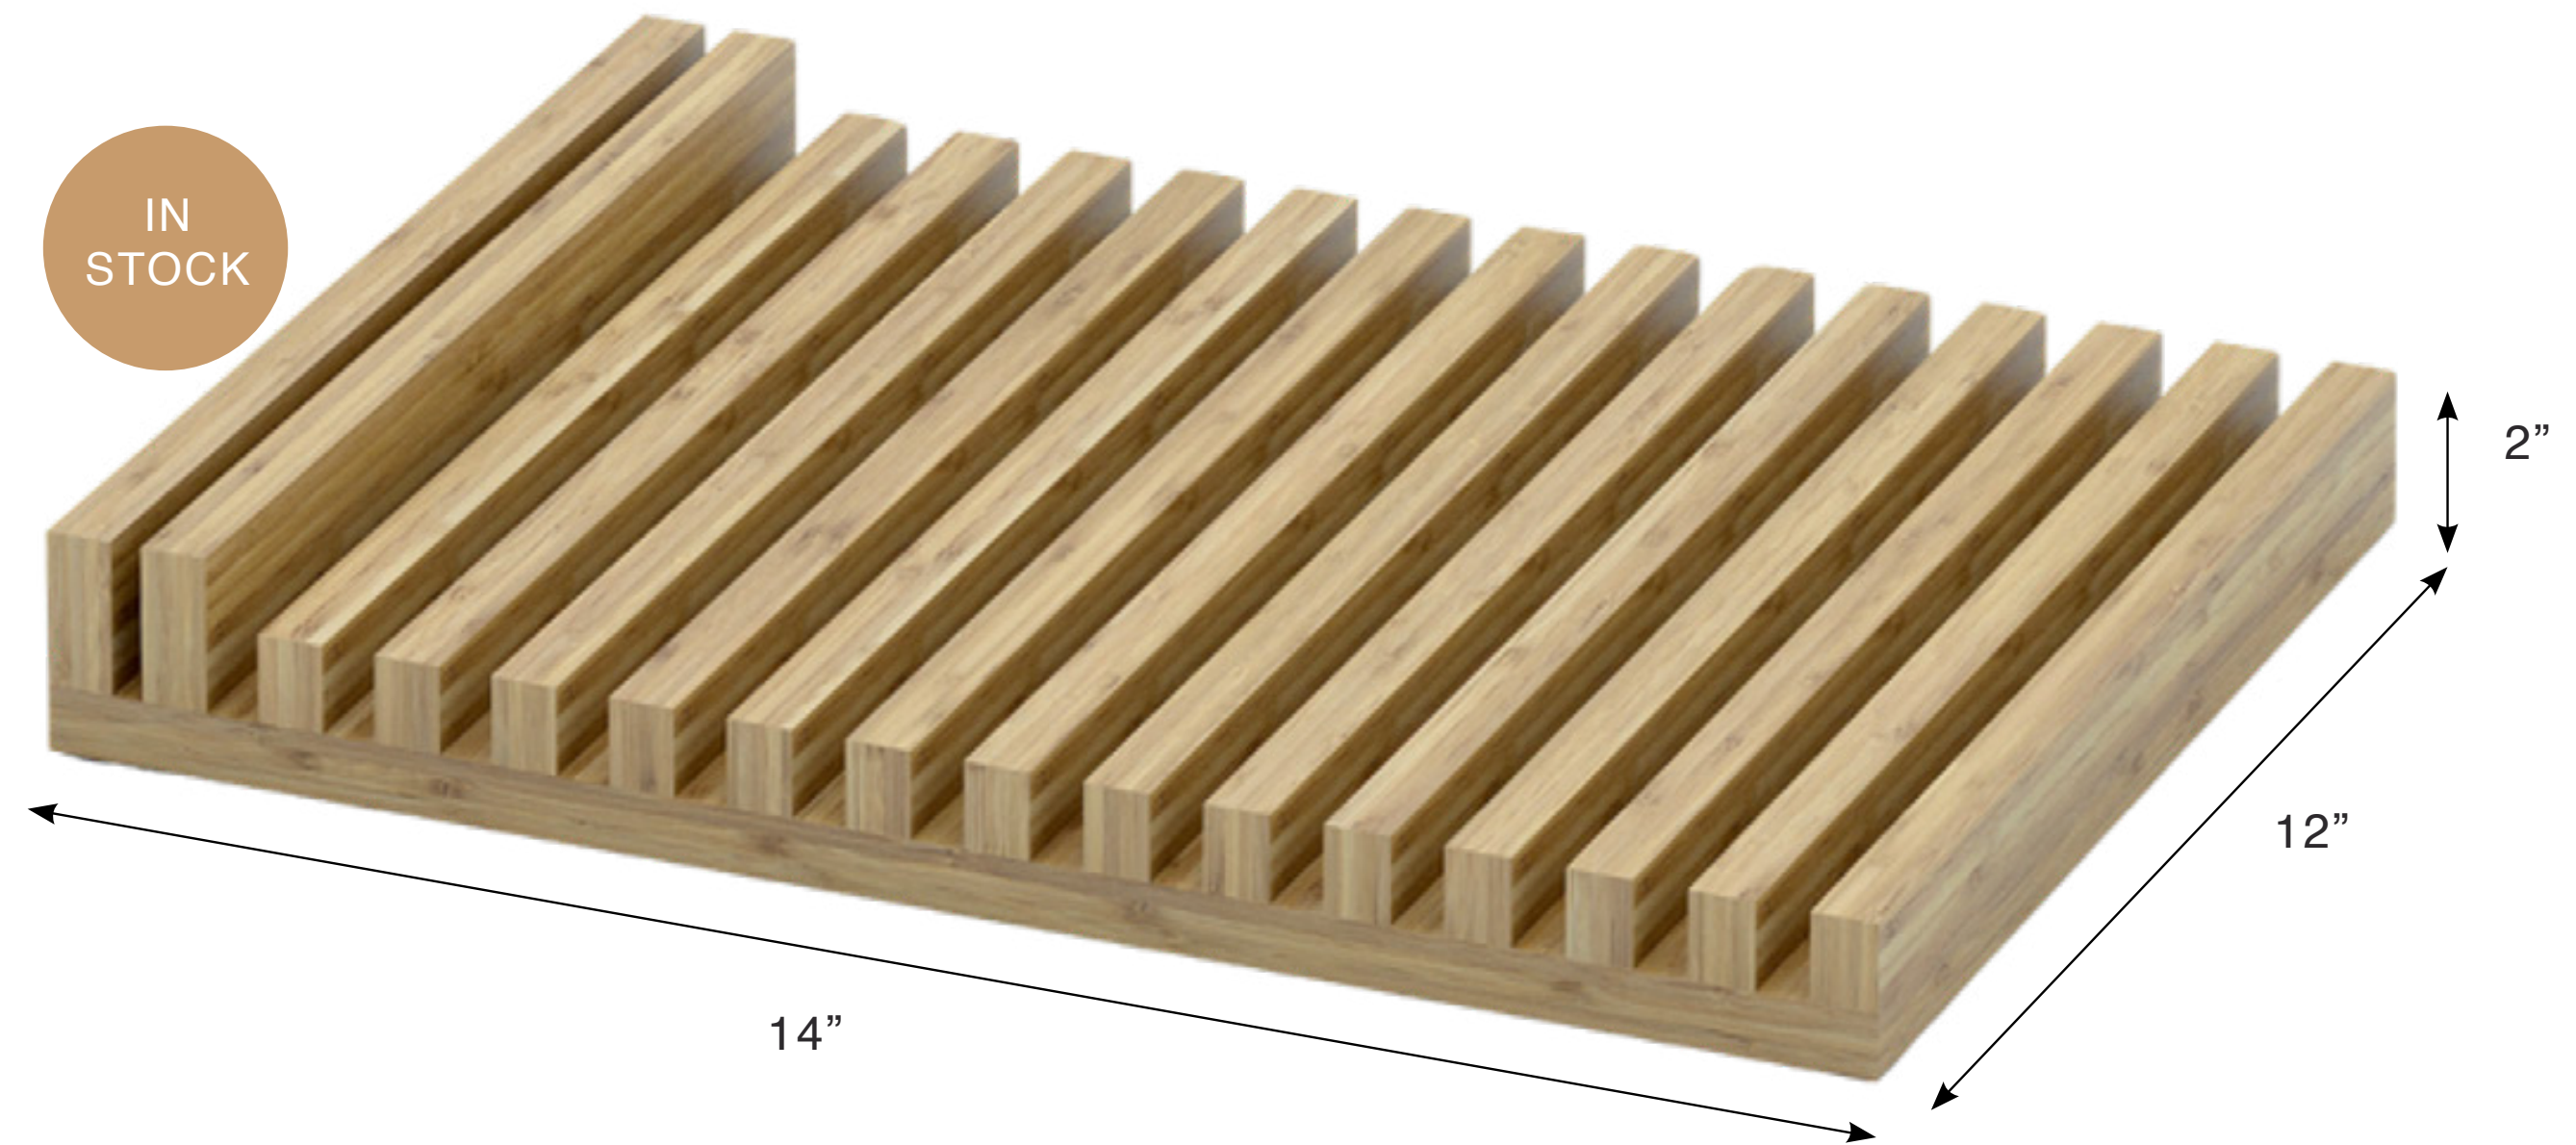

SUNSET

#80421ET

**YOUR CHOICE!!!  
CUSTOMIZE WITH  
FOUR COLORS.**

table top displays

table top display  
small format

**SKU: 11136MK**  
**PRICE: \$94**  
**SLOTS:14**

**Accommodates**  
14 Small Format Loose Pieces  
Boards and pieces 8mm or less