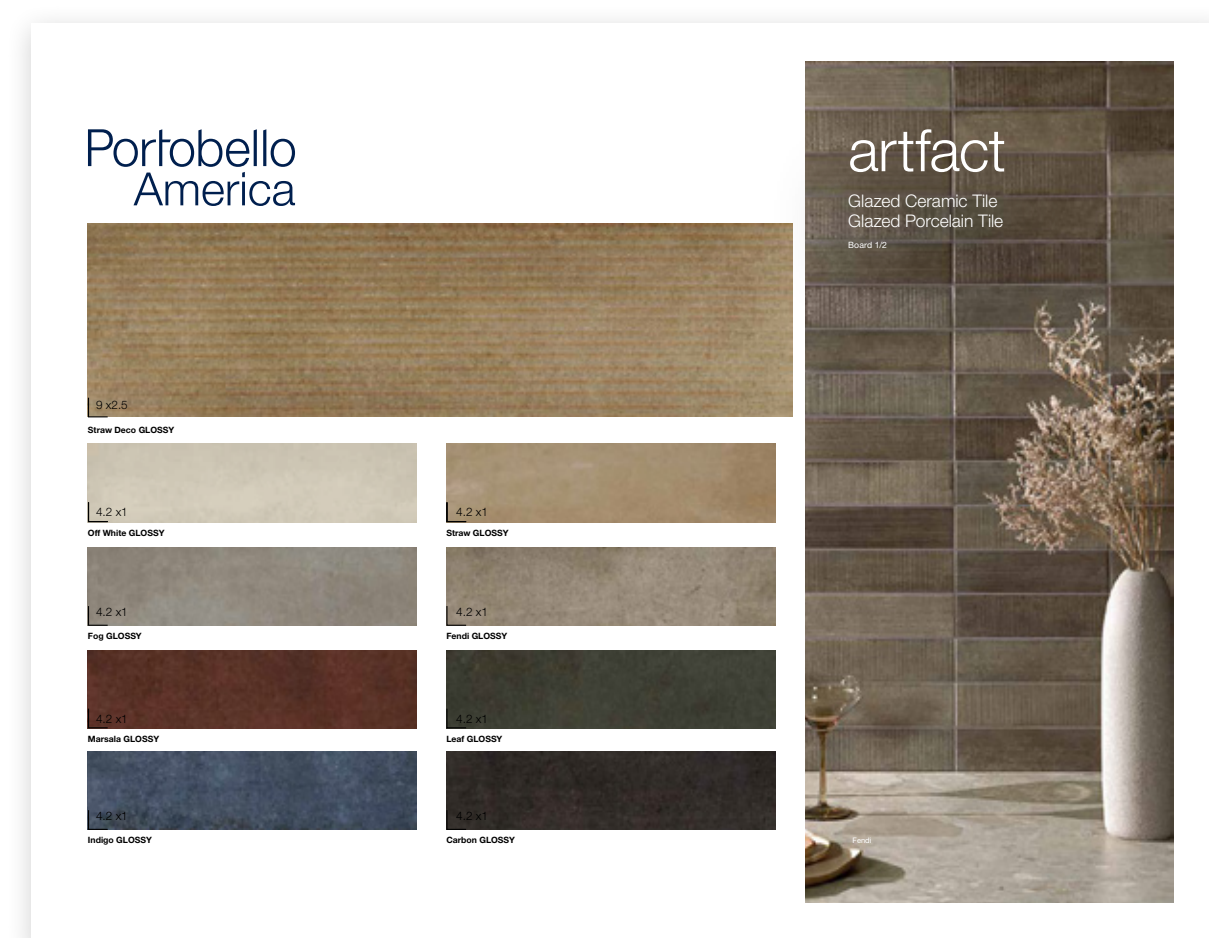

Artfact
11460MK
KIT A&D CARDS 14X10 ARTFACT 2.5X09