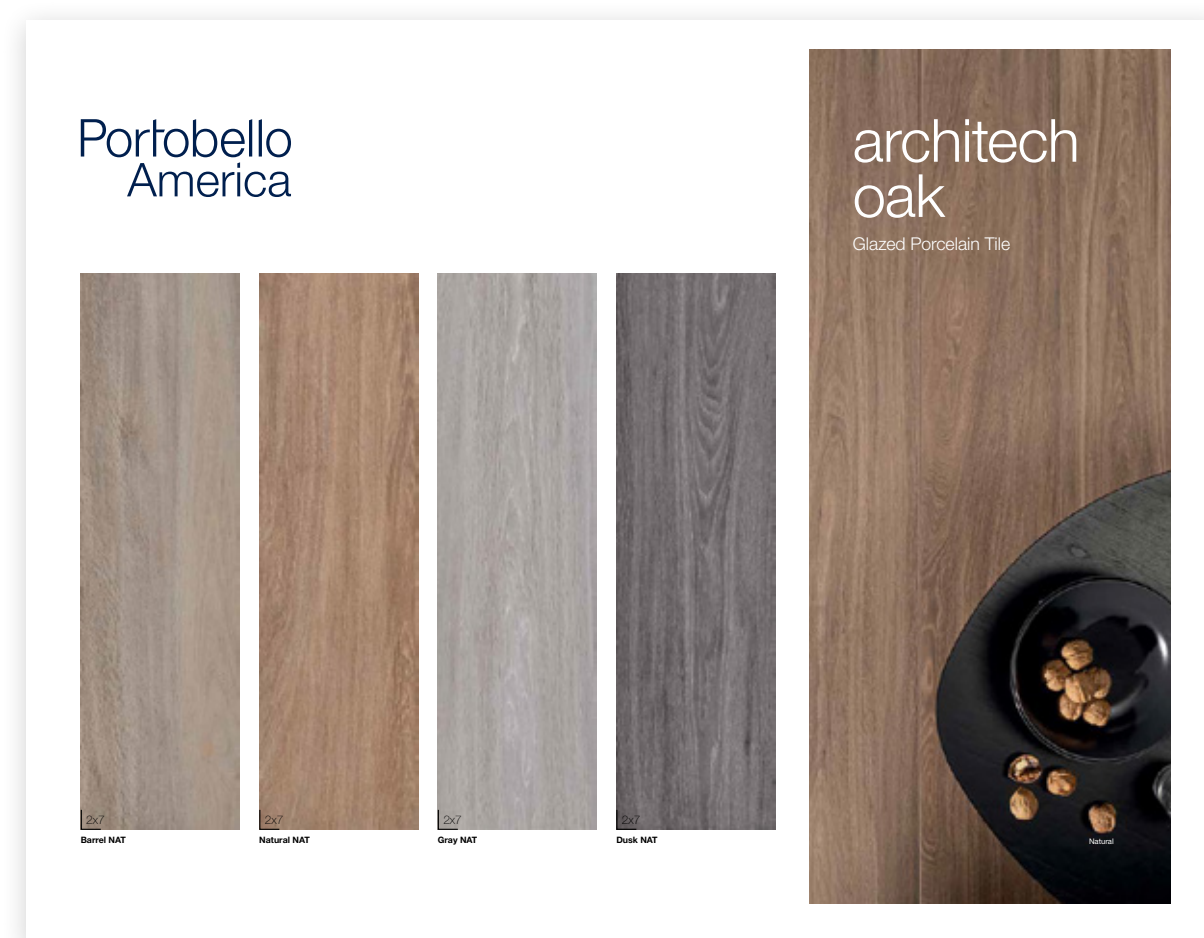

Architech Oak
11122MK
KIT A&D CARDS 14X10 ARCHITECH OAK