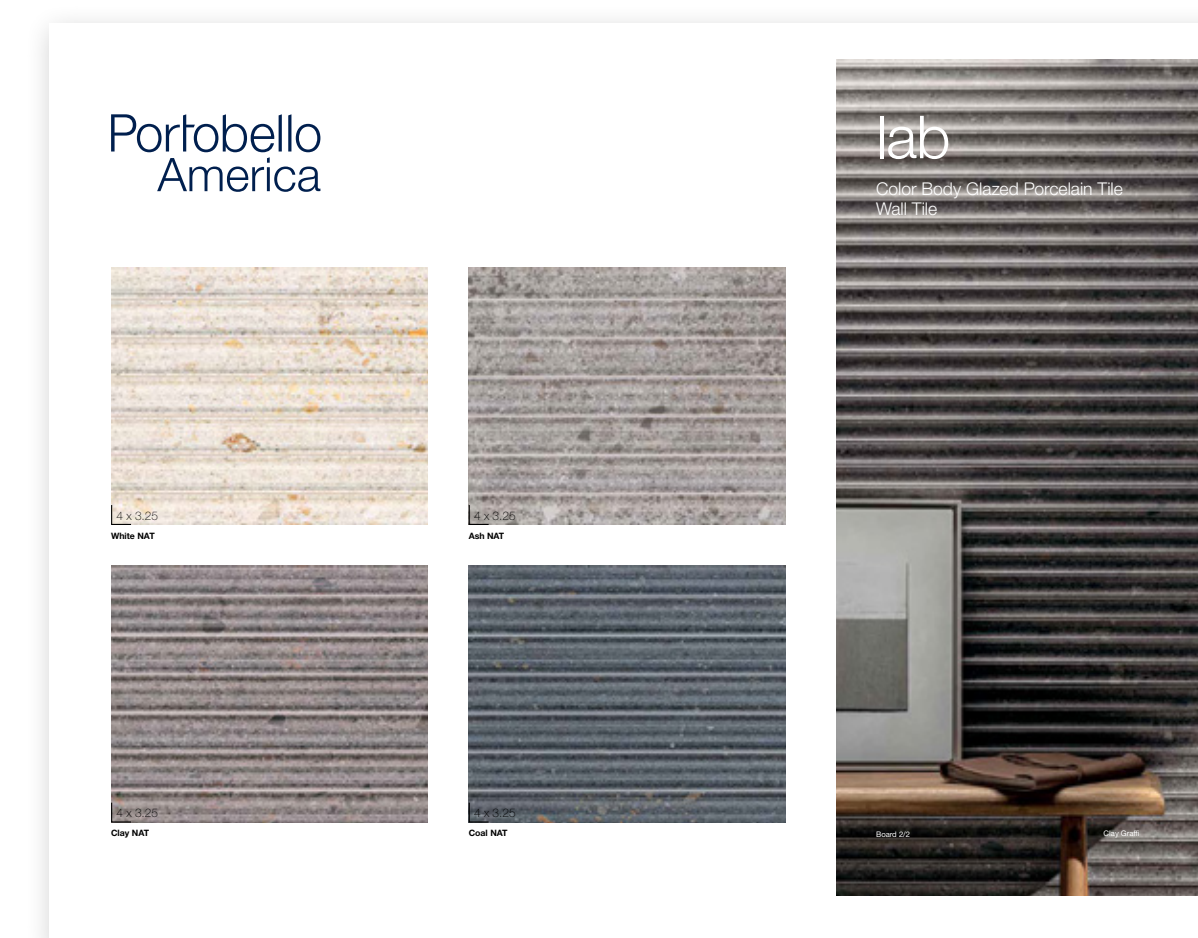

**Cristallo**  
**11573MK**  
 KIT A&D CARDS 14X10 CRISTALLO FIELD TILE 1/2

**Cristallo**  
**11598MK**  
 KIT A&D CARDS 14X10 CRISTALLO LARGE FORMAT 2/2

**Lab**  
**11228MK**  
 KIT A&D CARDS 14X10 LAB 2/2 WALL TILE