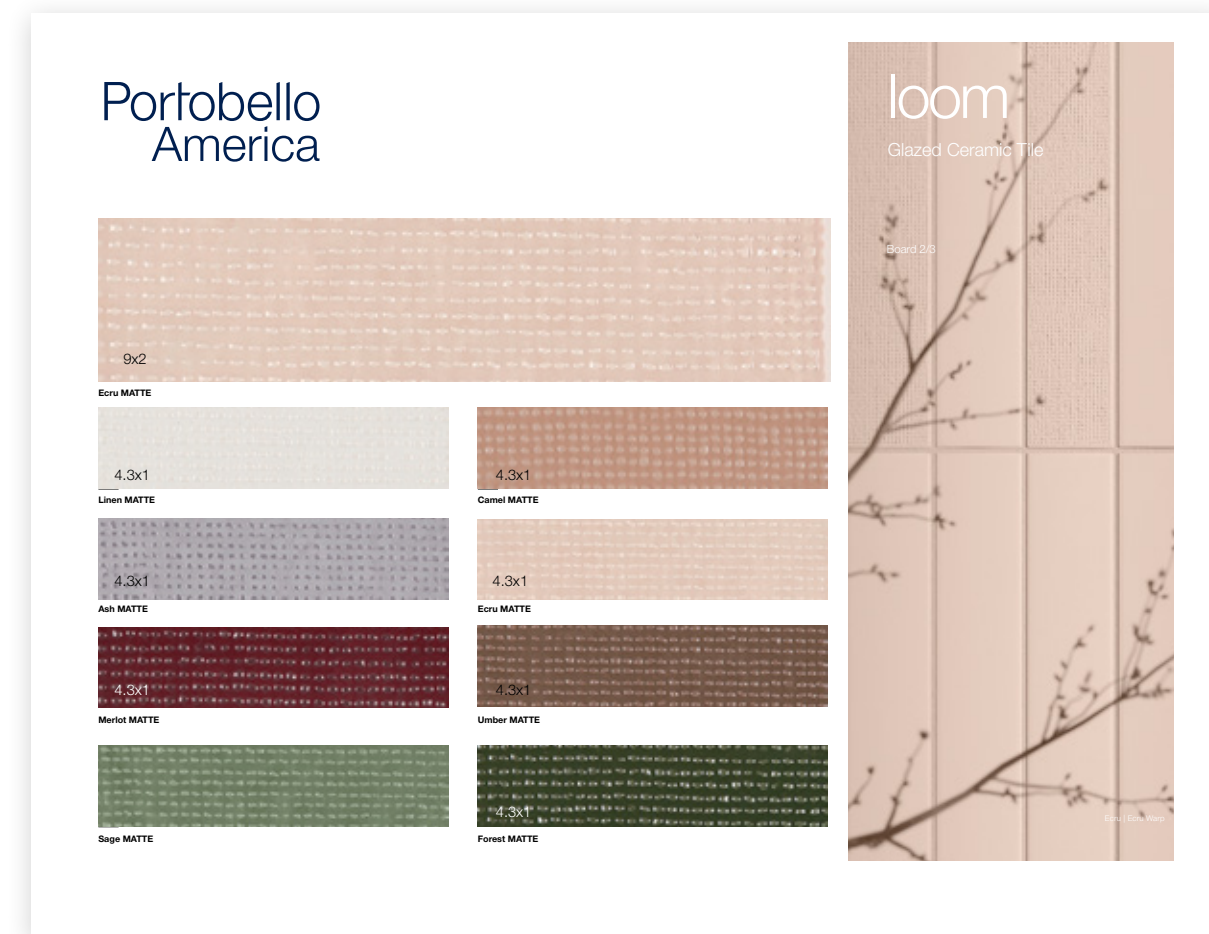

Loom
11560MK
KIT A&D CARDS 14X10 LOOM 2/3