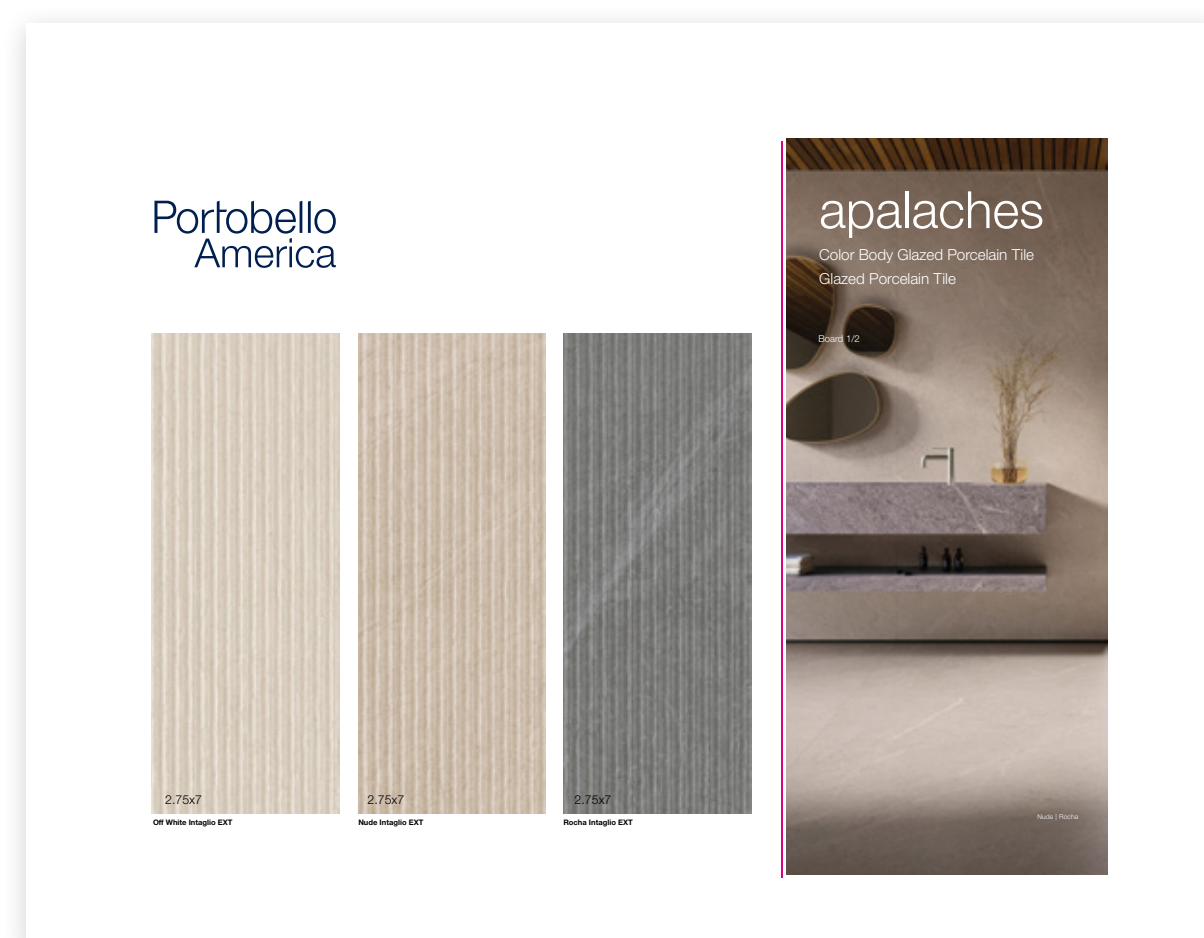

Aeterna X  
11567MK  
KIT A&D CARDS 14X10 AETERNA X

Ageless  
11173MK  
KIT A&D CARDS 14X10 AGELESS 1/2

Ageless  
11230MK  
KIT A&D CARDS 14X10 AGELESS 2/2 WALL TILE

Apalaches  
11590MK  
KIT A&D CARDS 14X10 APALACHES FIELD TILE 1/2