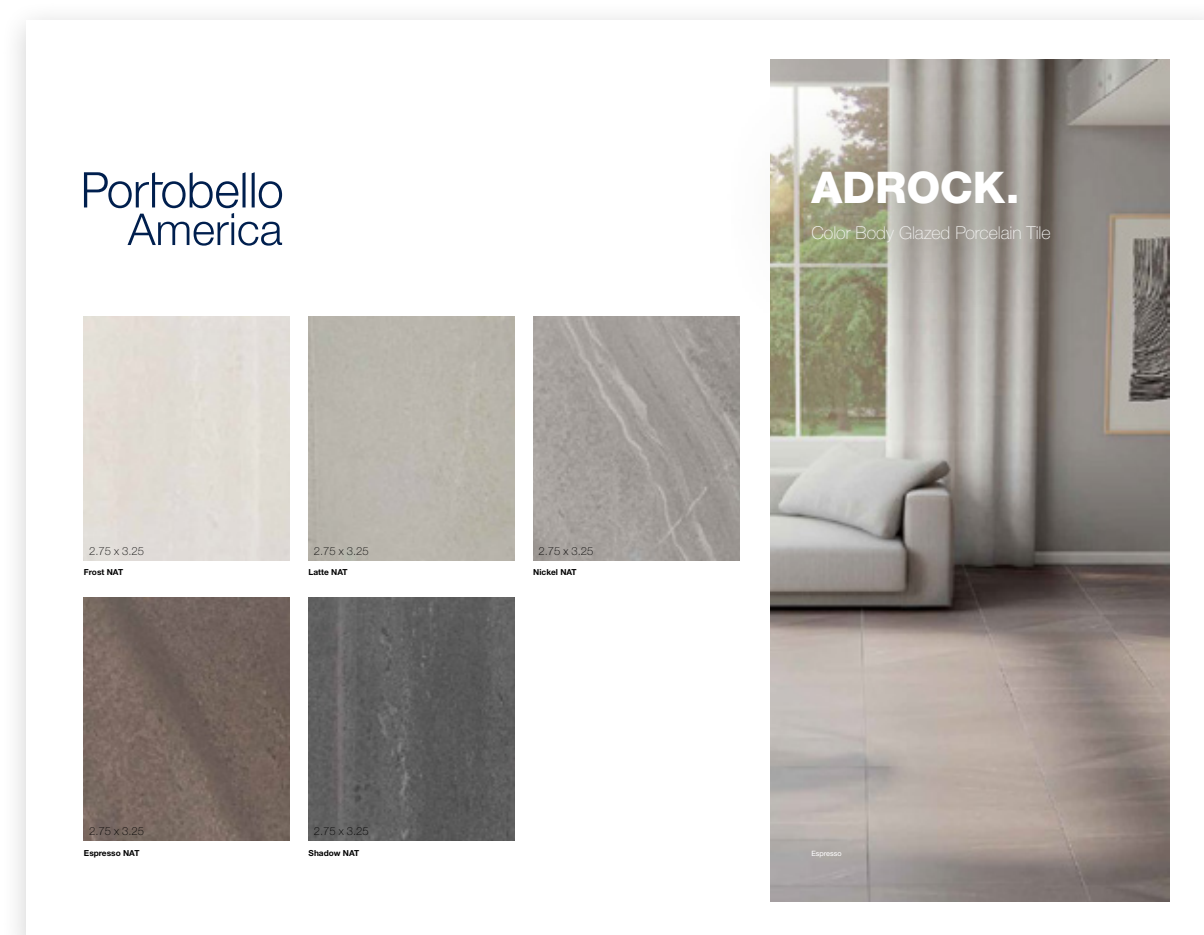

**PRICE**

**FIELD TILE: \$15 PER CARD.**

**SMALL FORMAT: \$18 PER CARD.**

**A&D Cards**  
**LARGE FORMATS**

Adrock  
80068ET  
KIT A&D CARDS 14X10 ADROCK

Aeterna  
11226MK  
KIT A&D CARDS 14X10 AETERNA FIELD TILE