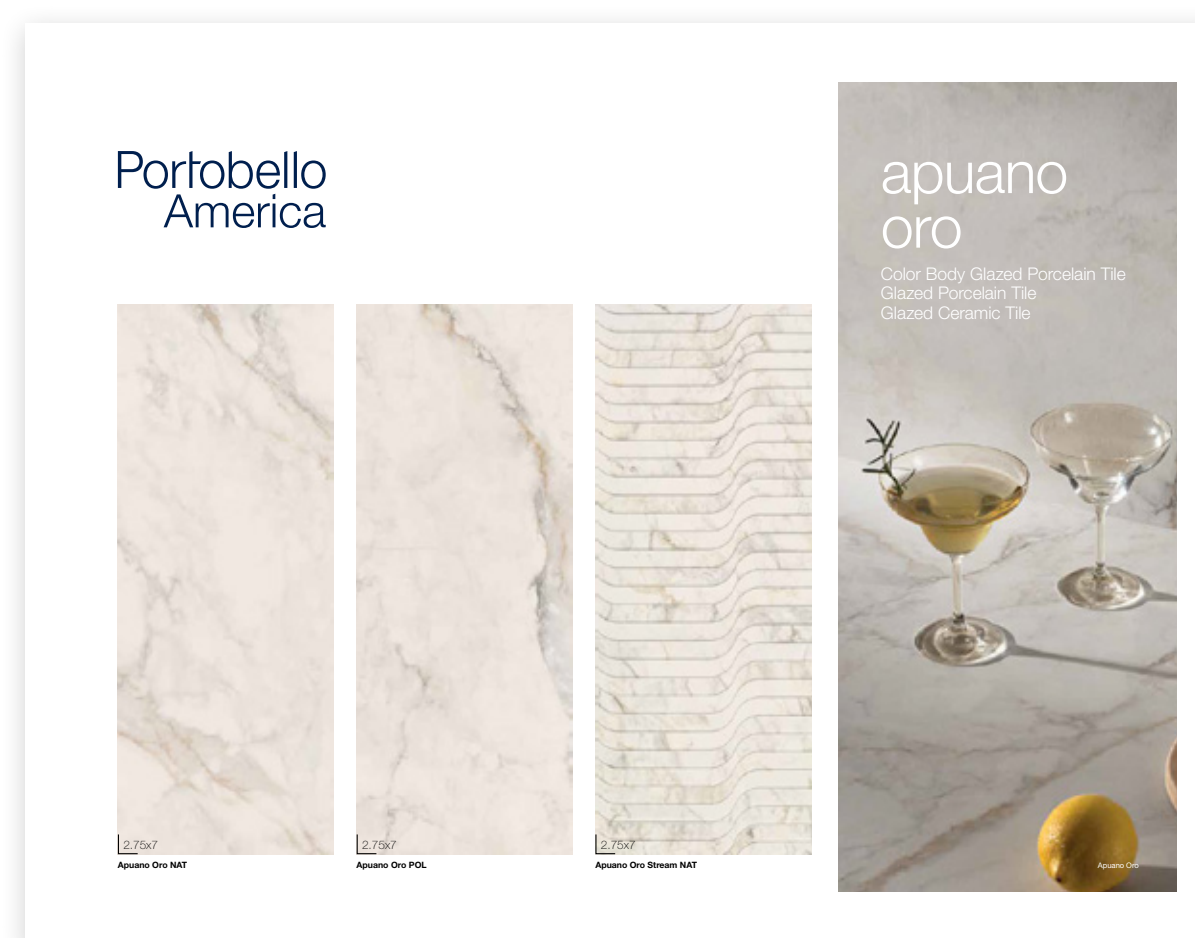

Apuano Oro
11117MK
KIT A&D CARDS 14X10 APUANO ORO