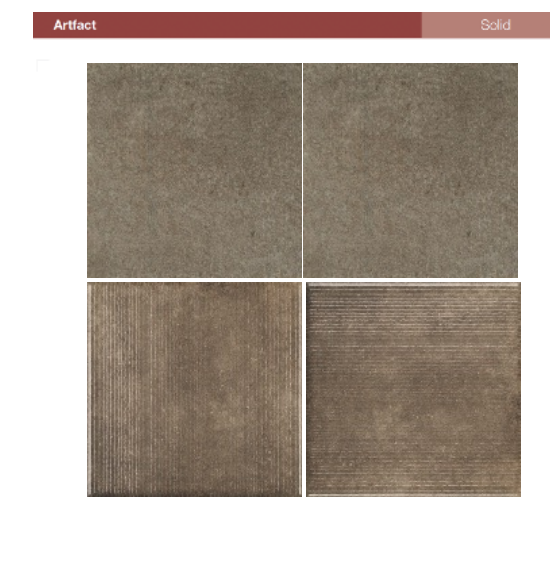

Fog
11484MK
ARTIFACT FOG & FOG DECO 06X06 GLOSSY