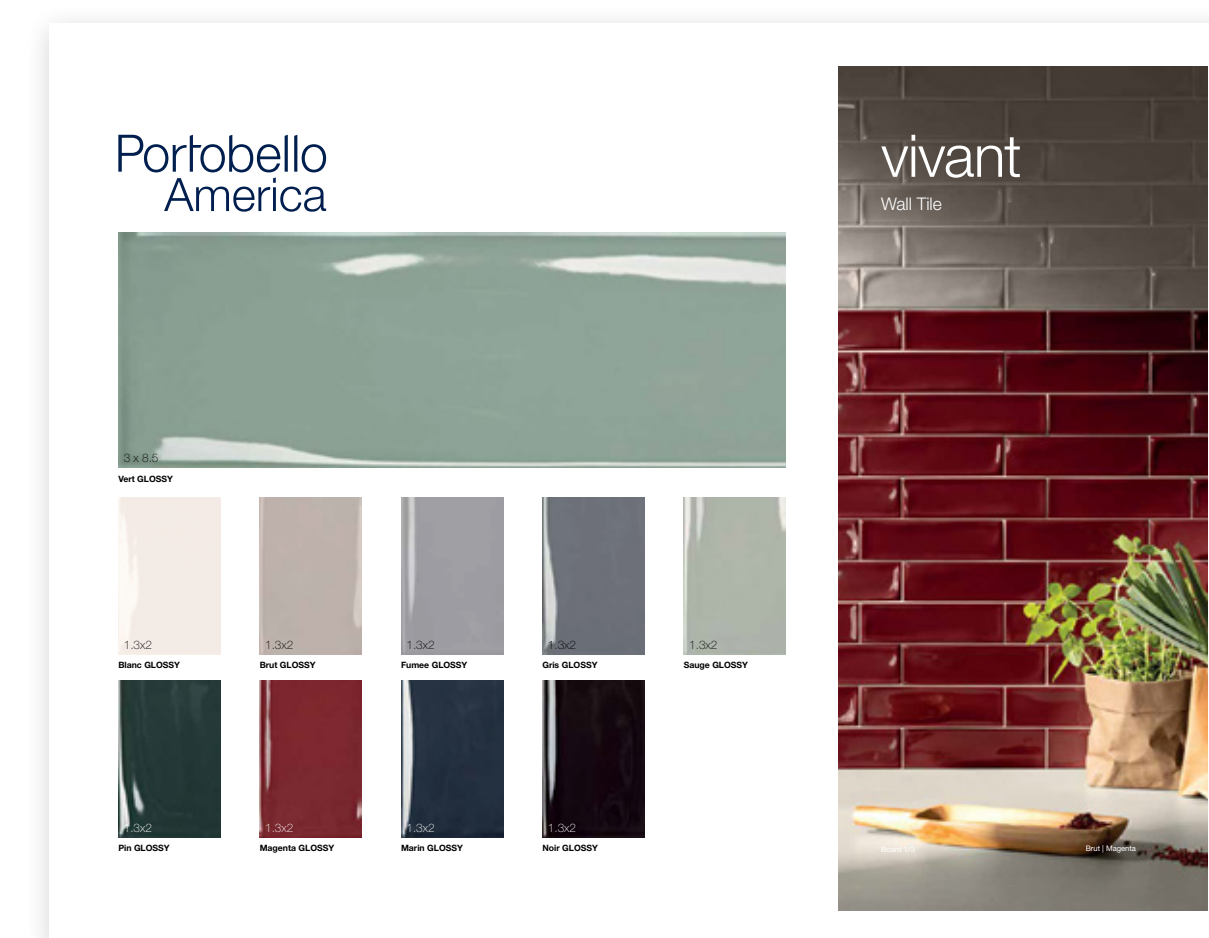

Vivant
11114MK
KIT A&D CARDS 14X10 VIVANT GLOSSY 1/3