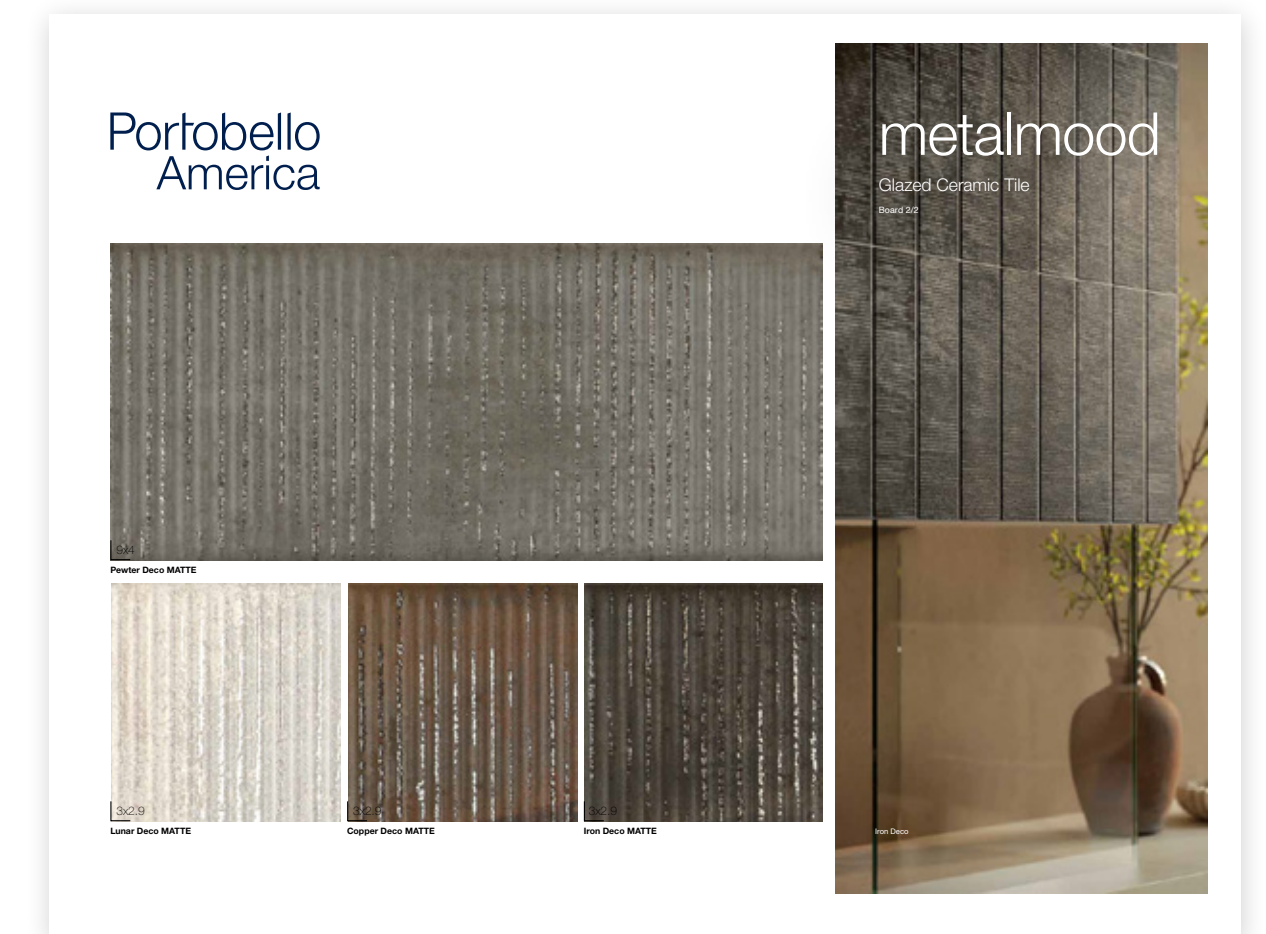

Metalmoood Deco
11471MK
KIT A&D CARDS 14X10 METALMOOOD DECO