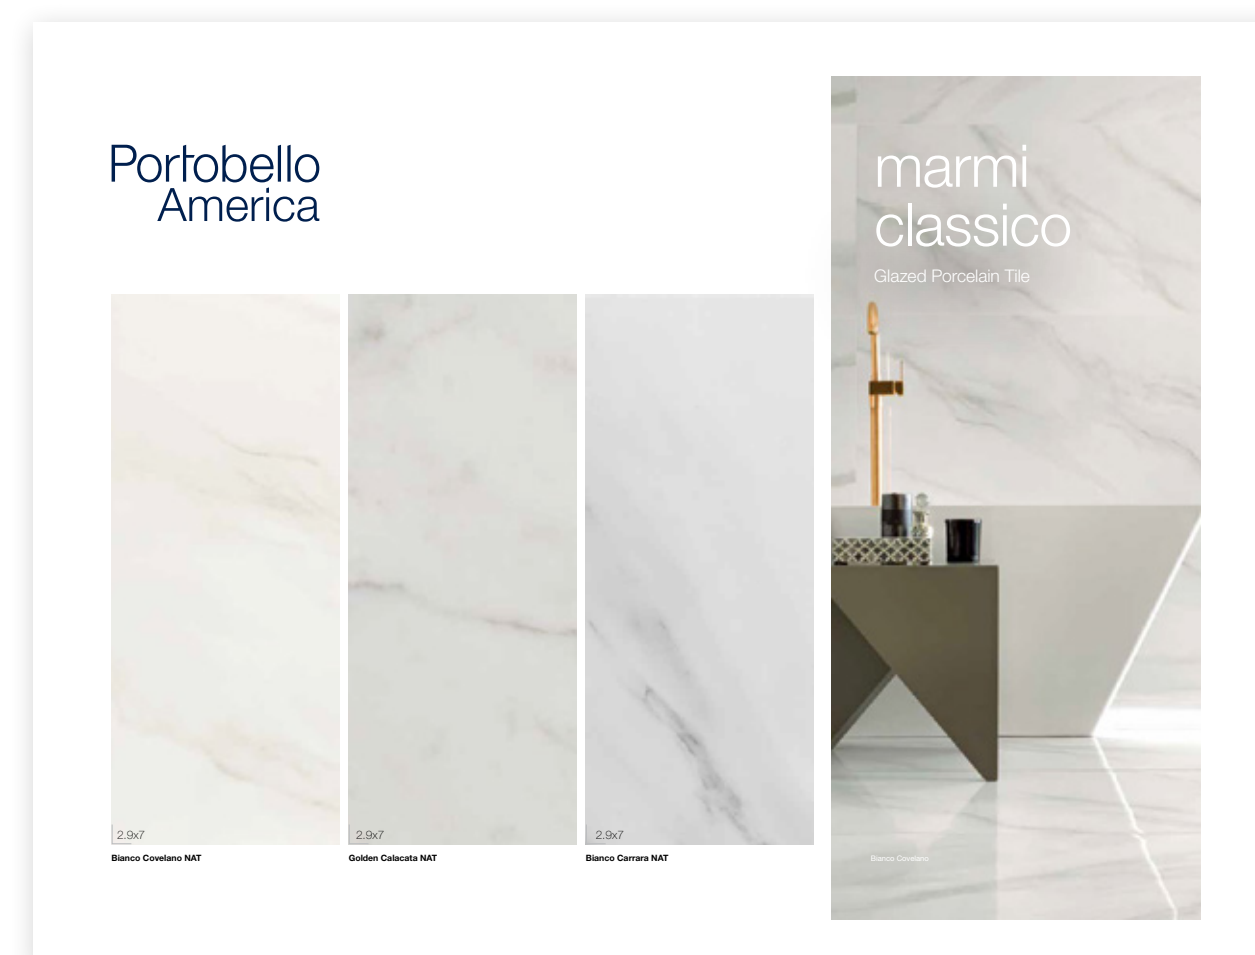

Marmi Classico
80081ET
KIT A&D CARDS 14X10 MARMİ CLASSICO