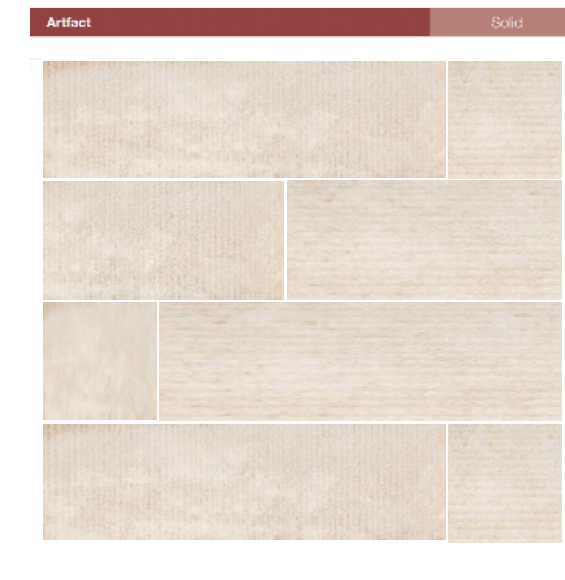

artifact  
IN STOCK  
PRICE: \$20

Off White Deco  
11482MK  
ARTIFACT OFF WHITE DECO 2.5X09 GLOSSY

Marsala  
11478MK  
ARTIFACT MARSALA 2.5X09 GLOSSY

Straw  
11479MK  
ARTIFACT STRAW 2.5X09 GLOSSY

Leaf  
11481MK  
ARTIFACT LEAF DECO 2.5X09 GLOSSY