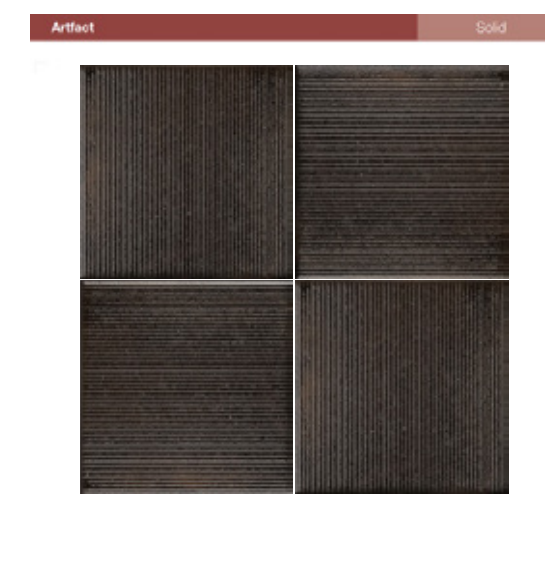

Carbon
11483MK
ARTIFACT CARBON DECO 06X06 GLOSSY