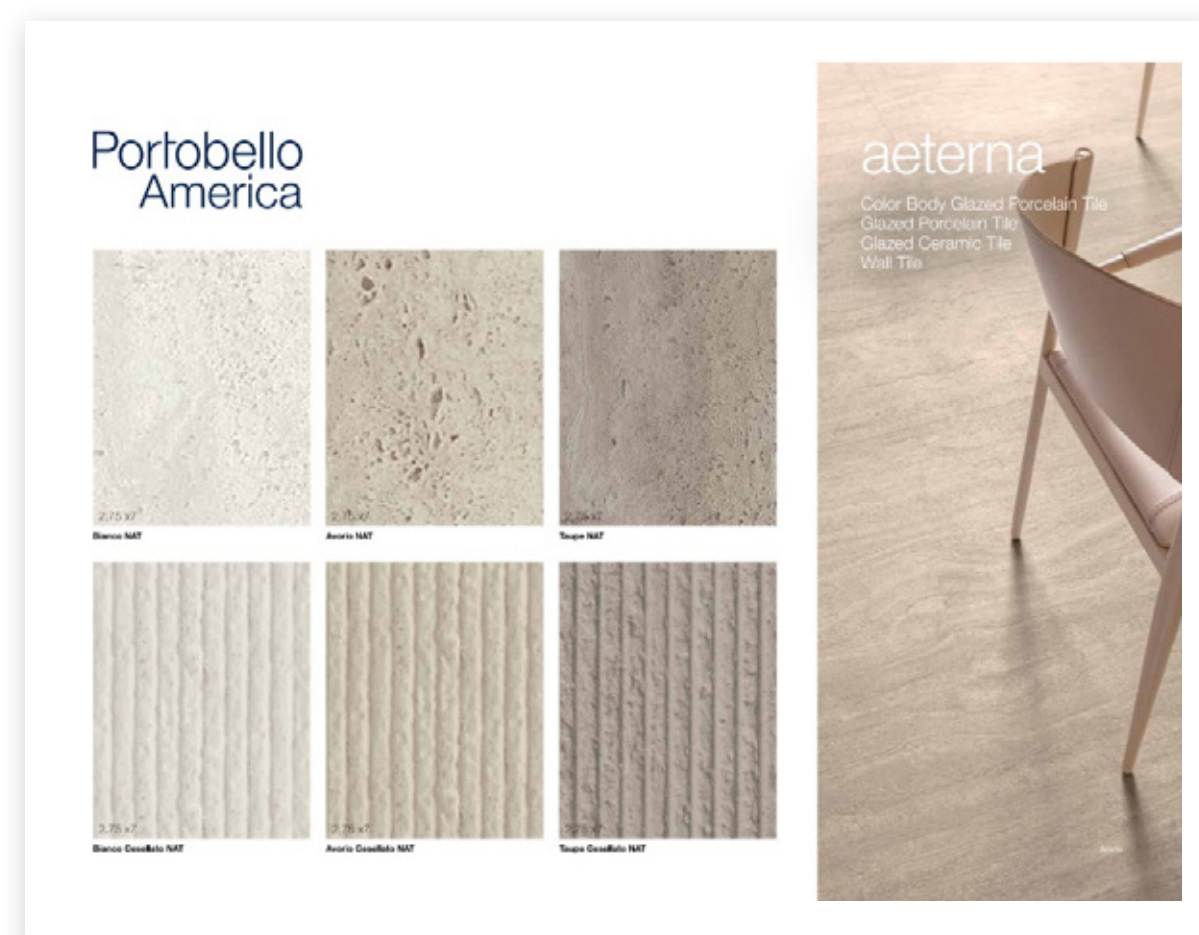

**PRICE**

**FIELD TILE: \$15 PER CARD.**

**SMALL FORMAT: \$18 PER CARD.**

**A&D Cards**  
**LARGE FORMATS**

Adrock  
80068ET  
KIT A&D CARDS 14X10 ADROCK

Aeterna  
11226MK  
KIT A&D CARDS 14X10 AETERNA FIELD TILE