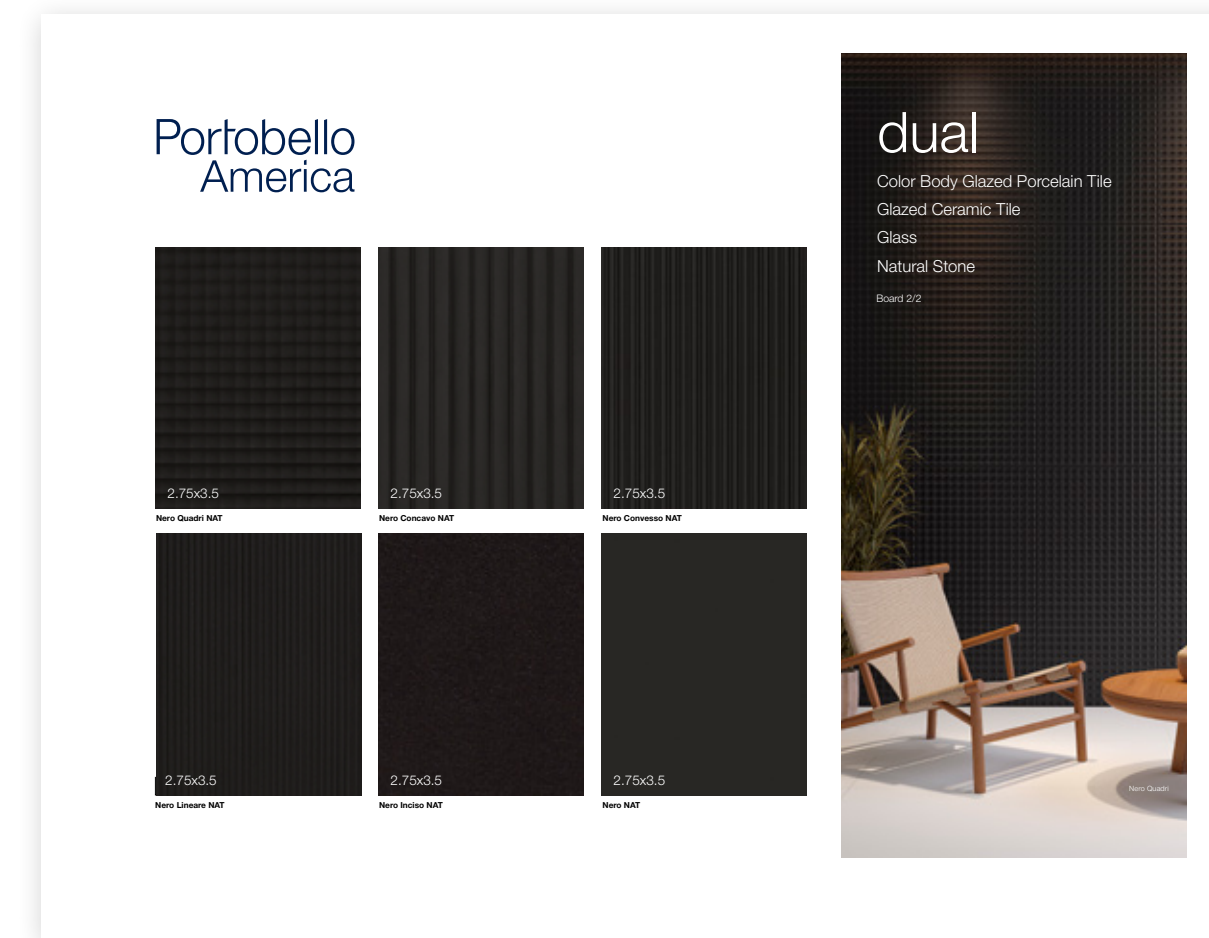

Creta

11119MK  
KIT A&D CARDS 14X10 CRETA LARGE FORMAT 1/2

Creta

11123MK  
KIT A&D CARDS 14X10 CRETA SMALL FORMAT 2/2

Dual

11577MK  
KIT A&D CARDS 14X10 DUAL COLLECTION BIANCO RELIEF 1/2

Dual

11597MK  
KIT A&D CARDS 14X10 DUAL COLLECTION NERO RELIEF 2/2