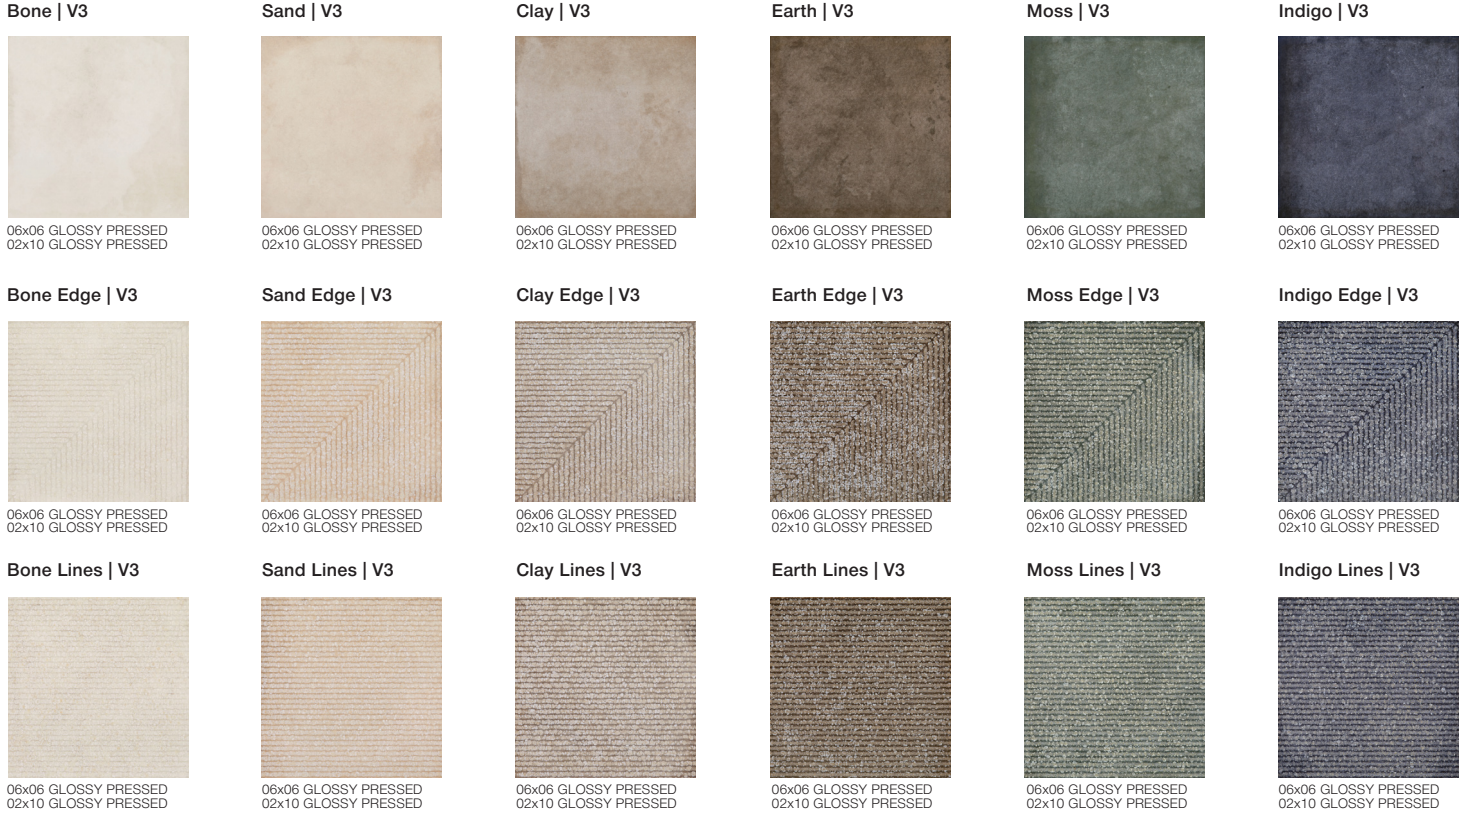

# Portobello America

sabi  
Glazed Ceramic Tile

Sand

Sabi transforms the traces of time into a surface language, making it a unique cross-collection connector within the portfolio. Blending a wabi-sabi sensibility with advanced ceramic technology, it preserves the most beautiful marks of wear and memory, revealing a sensorial surface where light and touch bring warmth, depth, and quietly lived-in sophistication to life.

# sabi

Glazed Ceramic Tile

## AREAS OF USAGE

GLOSSY MATTE	Interior wall use recommended.
--------------	--------------------------------