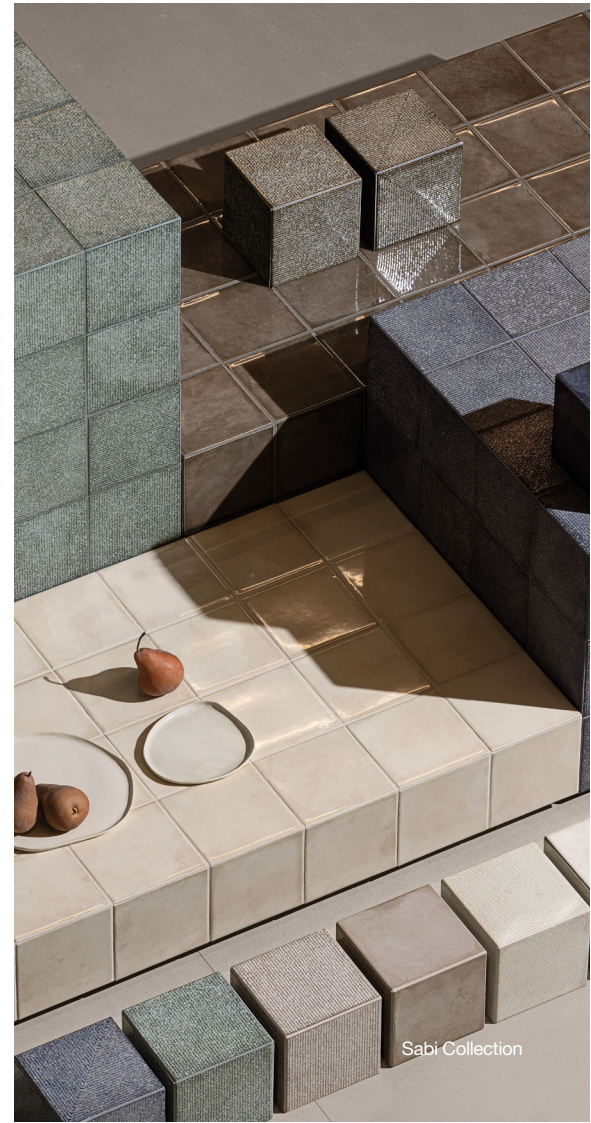

Sabi Collection