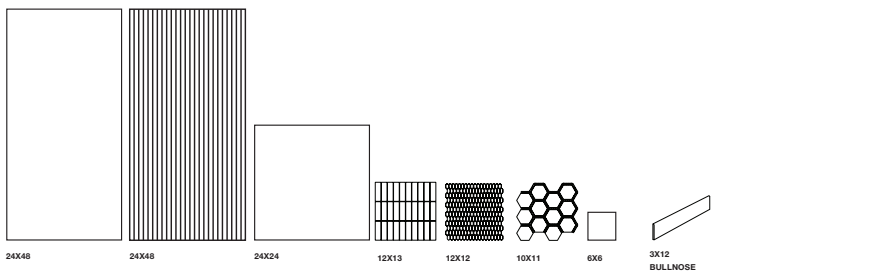

FORMATS

MORE INFO:

Portobello America
8701 Ditty Rd, Baxter, TN 38544

General Inquiries:
info@portobelloamerica.com
Phone: 931-650-5225