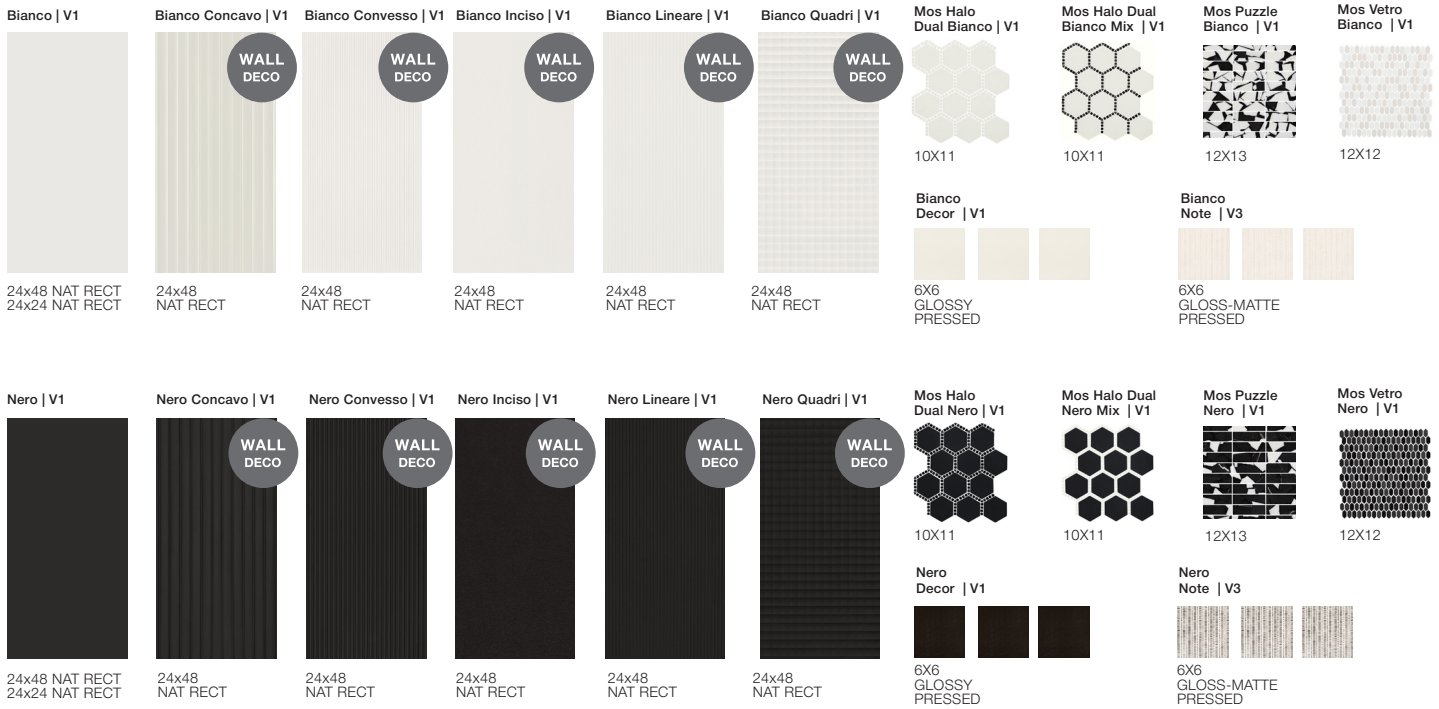

## dual

Color Body Glazed Porcelain  
Glazed Ceramic  
Glass

Nero

A highly resolved system of reliefs, finishes, and mosaics, translating advanced porcelain technology into unusual depth, versatility, and material presence. Working within an essential palette, it shifts attention from color to the expressive power of surface, where texture, gloss, grain, and form come together in a sensorial language that expands compositional freedom and brings a bold architectural character to contemporary interiors.

# dual

Color Body Glazed Porcelain | Glazed Ceramic | Glass