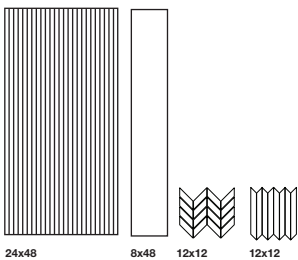

Mos Ritmo
Arca Tropical | V3

12x12 NAT

TECH DATA

Finish	Freeze Resistant	Shade Variation	Color Body	Water Absorption	Stain Resistant	DCOF AcuTest	Chemical Resistant	Breaking Strength	Mohs Hardness
NAT	Resistant	V3	✓	≤0.5%	Class A	≥0.60	Class A	≥ 275 lbf	7
NAT 24X48 CONVESSO	Resistant	V3	✓	≤0.5%	Class A	N/A	Class A	≥ 275 lbf	7

FORMATS

24x48

8x48

12x12

12x12

MORE INFO:

Portobello America
8701 Ditty Rd, Baxter, TN 38544

General Inquiries:
info@portobelloamerica.com
Phone: 931-650-5225