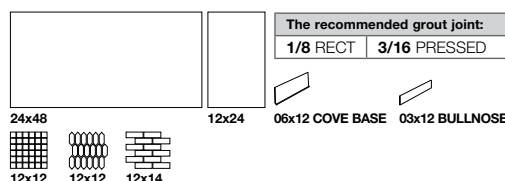

Tivoli

Glazed Porcelain Tile | Color Body Glazed Porcelain Tile

Ivory | V4

24x48 NAT RECT | #900173E
24x48 POL RECT | #900176E
12x24 NAT PRESSED | #79876ET
12x24 POL RECT | #29435ET

Single Bullnose
3x12 NAT RECT | #79166ET
3x12 POL RECT | #79520ET

Mos Sq 2x2 Ivory | V4

12x12 NAT | #79107ET
12x12 POL | #79512ET

Mos Picket 2x5 Ivory | V4

12x12 NAT | #79144ET
12x12 POL | #79516ET

Mos Interlocking 2x6 Ivory | V4

12x14 NAT | #79756ET

Silver | V4

24x48 NAT RECT | #900174E
24x48 POL RECT | #900177E
12x24 NAT PRESSED | #79875ET
12x24 POL RECT | #29436ET

Single Bullnose
3x12 NAT RECT | #79167ET
3x12 POL RECT | #79521ET

Mos Sq 2x2 Silver | V4

12x12 NAT | #79108ET
12x12 POL | #79513ET

Mos Picket 2x5 Silver | V4

12x12 NAT | #79145ET
12x12 POL | #79517ET

Mos Interlocking 2x6 Silver | V4

12x14 NAT | #79757ET

Natural | V4

12x24 NAT PRESSED | #79877ET
12x24 POL RECT | #29434ET

Single Bullnose
3x12 NAT RECT | #79165ET
3x12 POL RECT | #79519ET

Mos Sq 2x2 Silver | V4

12x12 NAT | #79106ET
12x12 POL | #79511ET

Mos Picket 2x5 Natural | V4

12x12 NAT | #79143ET
12x12 POL | #79515ET

Mos Interlocking 2x6 Natural | V4

12x14 NAT | #79755ET

Charcoal | V4

12x24 NAT PRESSED | #900036E
12x24 POL RECT | #900040E

Single Bullnose
3x12 NAT RECT | #79168ET
3x12 POL RECT | #79519ET

Mos Sq 2x2 Charcoal | V4

12x12 NAT | #79109ET
12x12 POL | #79514ET

Mos Picket 2x5 Charcoal | V4

12x14 NAT | #79146ET
12x12 POL | #79518ET

Mos Interlocking 2x6 Charcoal | V4

12x14 NAT | #79758ET

TECH DATA

Finish	Freeze Resistant	Shade Variation	Color Body	Water Absorption	Stain Resistant	DCOF AcuTest	Chemical Resistant	Breaking Strength	Mohs Hardness
NAT	Resistant	V4	√	≤0.5%	Classe A	≥0.42	Classe A	≥ 275lbf	8
POL	Resistant	V4	N/A	≤0.5%	Classe E	<0.42	Classe E	≥ 275lbf	6

PACKING INFO