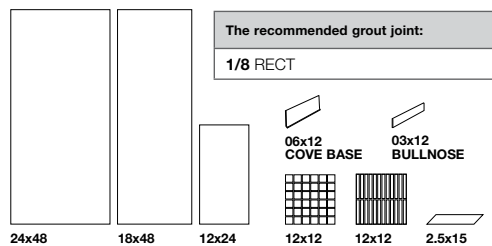

lab

Color Body Glazed Porcelain Tile | Wall Tile

TECH DATA

Finish	Freeze Resistant	Shade Variation	Color Body	Water Absorption	Stain Resistant	DCOF AcuTest	Chemical Resistant	Breaking Strength	Mohs Hardness
NAT	Resistant	V4	✓	≤ 0.5%	Class A	≥ 0.60*	Class A	≥ 275lbf	7
MATTE	N/A	V4	N/A	≤ 20%	Class A	N/A	Class A	≥ 125lbf	5

* Unless otherwise noted.

AREAS OF USAGE

Classification	Reference Category	Suitable
Interior, Dry	ID	✓
Interior, Wet	IW	✓
Interior, Wet Plus	IW+	✓ 1x6 2x2 2.5x15
Exterior, Wet	EW	
Oils/Greases	O/G	

FORMATS