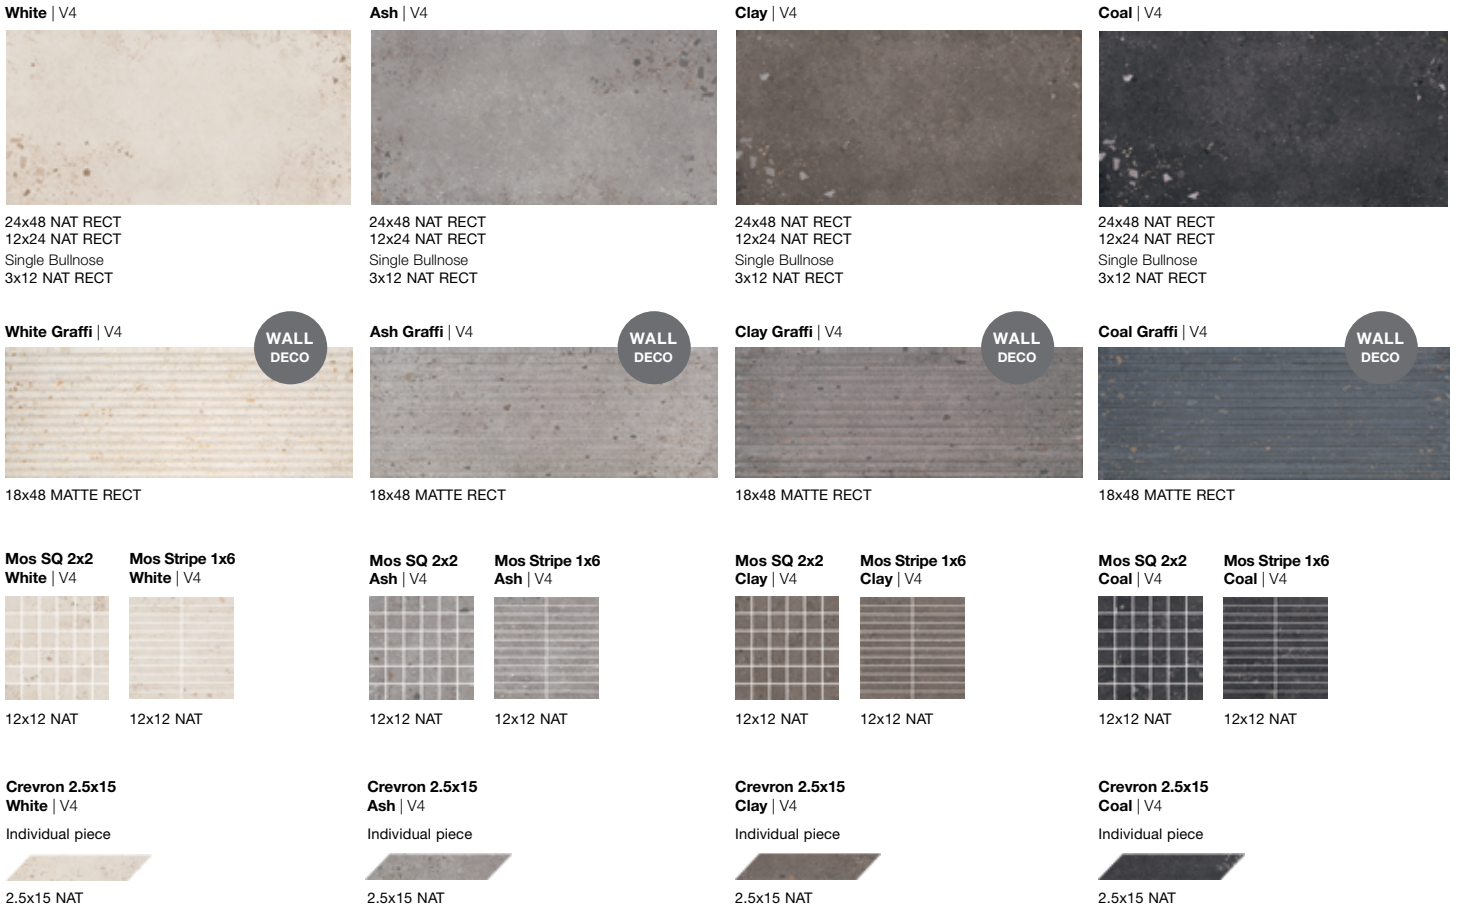

Portobello America

lab

Color Body Glazed Porcelain Tile
Wall Tile

Clay | Mos Chevron Clay

Inspired by the sleek lines and raw beauty of contemporary architecture, the LAB Collection embodies modernity, sophistication, and practicality. With its handcrafted concrete look and feel, our collection captures the essence of the cosmopolitan urbanite. LAB translates the dynamic energy of city life into a tangible, artistic medium. As you harness the understated elegance of a minimalist city apartment, or refine industrial-inspired workspaces, LAB is here to elevate every design venture. LAB seamlessly integrates into your visions, ensuring each space not only embodies but also subtly intertwines with the vibrant essence of urban living. LAB allows your spaces to echo with the vibrant and ever-evolving narratives of city life. Available in 4 distinct shades of gray, LAB's concrete is tailor-made, every detail carefully designed to illustrate the fast-paced movement of the city with nuanced precision in each piece. You can feel urban stories unfold at the touch of your hand. Experience the future of contemporary design with the LAB Collection where environments forge an intimate connection between space, material, and the bustling tapestry of urban living. Create environments that intimately connect with the spirited metropolis with LAB.

lab

Color Body Glazed Porcelain Tile | Wall Tile

TECH DATA

Finish	Freeze Resistant	Shade Variation	Color Body	Water Absorption	Stain Resistant	DCOF AcuTest	Chemical Resistant	Breaking Strength	Mohs Hardness
NAT	Resistant	V4	✓	≤ 0.5%	Class A	≥ 0.60*	Class A	≥ 275lbf	7
MATTE	N/A	V4	N/A	≤ 20%	Class A	N/A	Class A	≥ 125lbf	5

* Unless otherwise noted.

AREAS OF USAGE

Classification	Reference Category	Suitable
Interior, Dry	ID	✓
Interior, Wet	IW	✓
Interior, Wet Plus	IW+	✓ 1x6 2x2 2.5x15
Exterior, Wet	EW	
Oils/Greases	O/G	

FORMATS