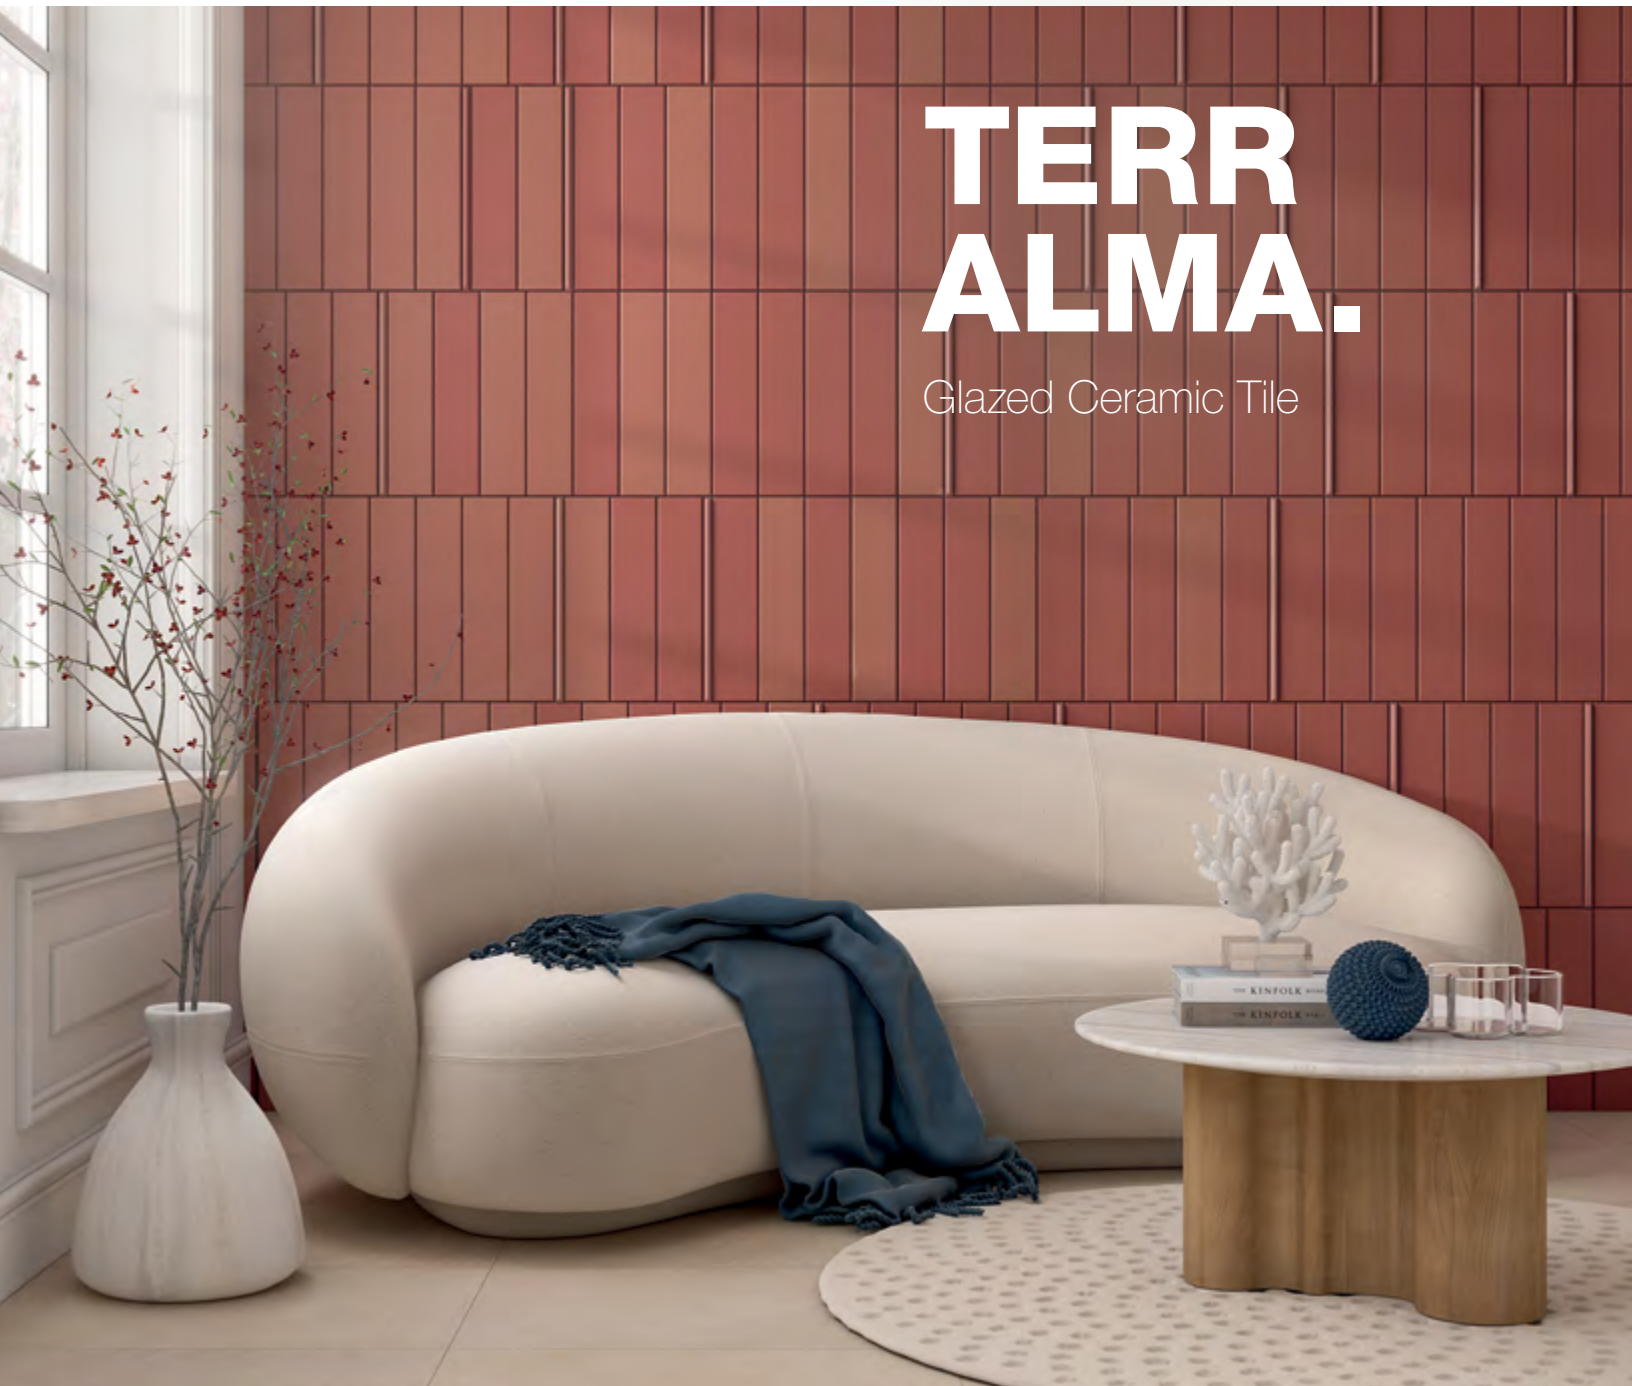

Portobello America

TERR ALMA.

Glazed Ceramic Tile

The search for the essence of the earth led us to a deep connection with materials in its raw state and revealed characteristics that opened up new possibilities thinking about the concept of covering. Terralma brings the origin of the material that has the power to transform itself but preserves its essence.

A color analysis, based on an immersion in the reconnection and identity trend, resulted in an intense palette of earthy tones, complemented by cold nuances inspired by nature. In a 3x14 size that can be used both on floors and walls, Terralma gives personality and inspires new forms of expression for unique environments.