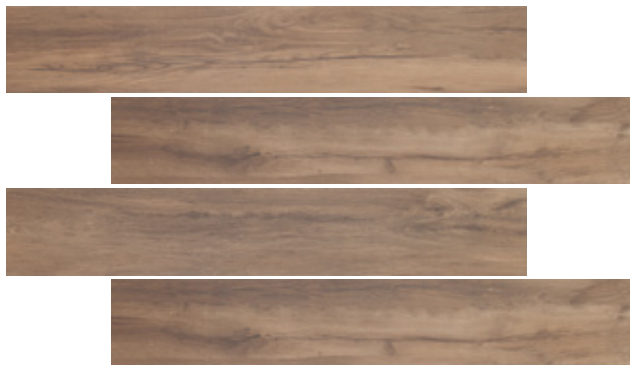

Boreal Mix | V4

8x48 NAT RECT | #28600E

Mos Hexa 3x3
Boreal Mix | V4

12x12 NAT TEL
#79396ET

Pau Brasil Escuro

8x48 NAT RECT | #27079E

Canela Dourada | V4

8x48 NAT RECT | #26039E