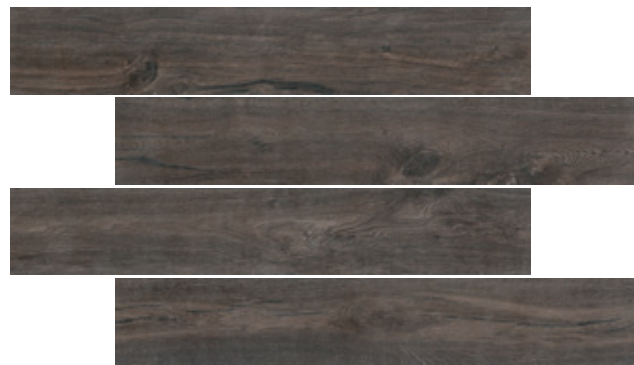

Boreal Mix | V4

8x48 NAT RECT | #28600E

Mos Hexa 3x3
Boreal Mix | V4

12x12 NAT TEL
#79396ET

Pau Brasil Escuro

8x48 NAT RECT | #27079E

Canela Dourada | V4

8x48 NAT RECT | #26039E